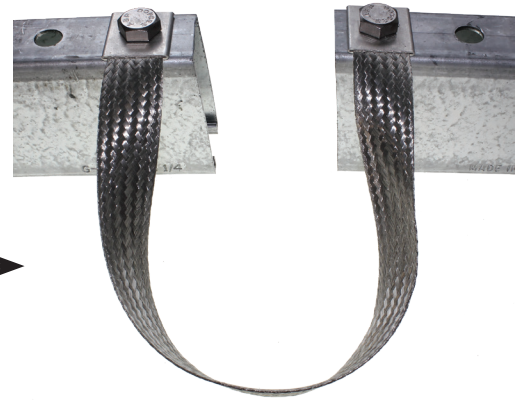

Bonding Jumpers (Continued)

Wiley
Bonding
Jumper →

Wiley Bonding Jumpers:		<i>Perfect for tracker applications, galvanized steel or anywhere a WEEB® washer is not required.</i>				
Catalog Number	Length	Width	Height	Hole Size	Gauge	Hardware Size
WILEYBRAID6	6.00 [152.40]	0.71 [18.00]	0.08 [2.03]	0.26 [6.53]	6 AWG	M6 or 1/4" No WEEB® washer or mounting hardware included
WILEYBRAID9	9.00 [228.60]					
WILEYBRAID12	12.00 [304.80]					
WILEYBRAID18	18.00 [457.20]					
WILEYBRAID24	24.00 [609.80]					
WILEYBRAID30	30.00 [762.00]					
WILEYBRAID36	36.00 [914.40]					
WILEYBRAID6-516	6.00 [152.40]	0.71 [18.00]	0.08 [2.03]	0.32 [8.20]	6 AWG	M8 or 5/16" No WEEB® washer or mounting hardware included
WILEYBRAID9-516	9.00 [228.60]					
WILEYBRAID12-516	12.00 [304.80]					
WILEYBRAID18-516	18.00 [457.20]					
WILEYBRAID24-516	24.00 [609.80]					
WILEYBRAID30-516	30.00 [762.00]					
WILEYBRAID36-516	36.00 [914.40]					
WILEYBRAID6-38	6.00 [152.40]	0.87 [22.00]	0.14 [3.65]	0.40 [10.20]	6 AWG	M10 or 3/8" No WEEB® washer or mounting hardware included
WILEYBRAID9-38	9.00 [228.60]					
WILEYBRAID12-38	12.00 [304.80]					
WILEYBRAID18-38	18.00 [457.20]					
WILEYBRAID24-38	24.00 [609.80]					
WILEYBRAID30-38	30.00 [762.00]					
WILEYBRAID36-38	36.00 [914.40]					