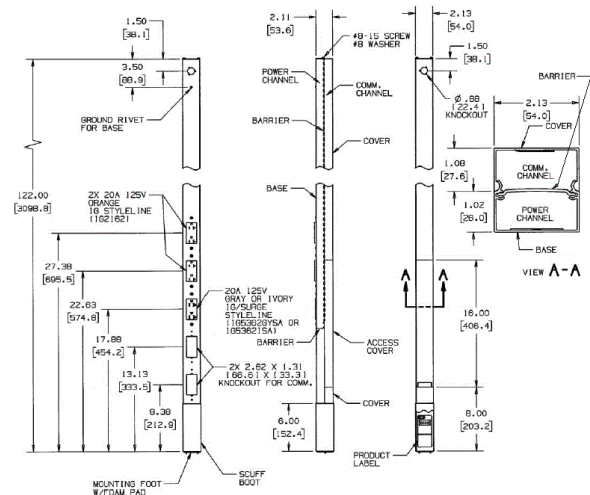

Aluminum Service Pole

Length of 10'2"

Gray finish

HUBBELL

Features

- Ceiling trim mounting plate and scuff boot included
- All conductors are #12 AWG stranded copper
- Ready for quick installation
- UL Listed

Ordering Information

Style	Length & Color	UPC Number	Catalog Number
(2) 20A Orange IG duplex, (1) IG surge suppression duplex	10'2", Gray finish	783585318318	HBLPP10SA

Listings

UL Listed

Specifications

Length	10'2"
Color/Finish	Gray finish
Circuits	1 Circuit
Scuff Boot	Included
Ceiling Trim plate	Included
Divider	Included
Length	10'2" (3100)
Width	2.13" (54)
Depth	2.1" (54)

Related Products

Adjustable T-bar bracket
Replacement trim kit

ATB
PPTRIM1

Online Resources

Customer Sales Drawings
Delivery Systems Guide
eCatalog
Installation Instructions
Service Poles Guide

Dimensions in Inches (mm)