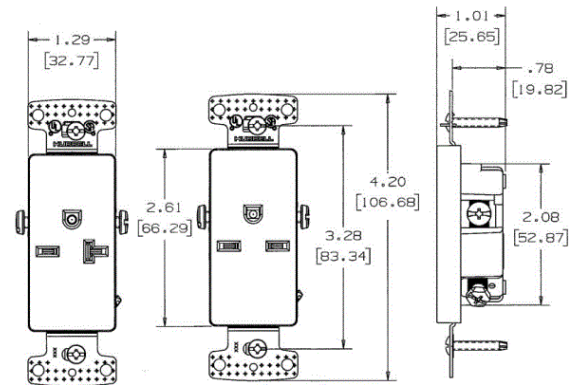

TradeSelect

15 A, 250V kV, 2-Pole, 3-Wire Grounding

Single Decorator Receptacle, Self Grounding

HUBBELL

Ordering Information

Color	UPC	Catalog Number
Gray	883778300691	RRD155GY

Specifications

NEMA Rating	6-15R
Wire Size	#14 AWG to #12 AWG
Wattage	3750
Environmental Conditions	Indoor Dry Unless Protected By Additional Means
Special Features	Self Grounding
Phase	Single Phase

Online Resources

Customer Sales Drawings
eCatalog
Installation Instructions

Dimensions in Inches (mm)

Hubbell Wiring Device-Kellems • Hubbell Incorporated (Delaware) • 40 Waterview Drive • Shelton, CT 06484