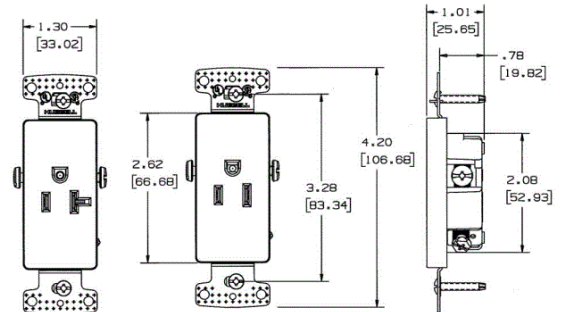

### Specifications

**NEMA Rating** 5-20R  
**Wire Size** #14 AWG to #12 AWG  
**Wattage** 2500  
**Environmental Conditions** Indoor Dry Unless Protected By Additional Means  
**Special Features** Self Grounding  
**Phase** Single Phase

### Online Resources

[Customer Sales Drawings](#)  
[eCatalog](#)  
[Installation Instructions](#)

Dimensions in Inches (mm)

Hubbell Wiring Device-Kellems • Hubbell Incorporated (Delaware) • 40 Waterview Drive • Shelton, CT 06484