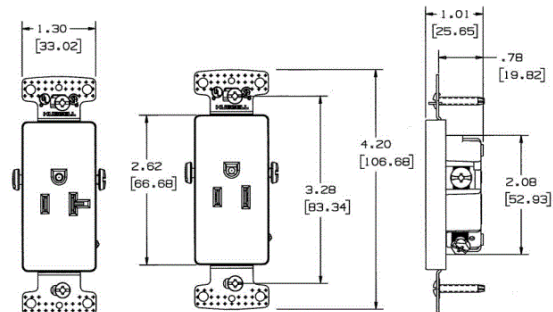

### Ordering Information

**Color**  
Ivory

**UPC**  
883778100369

**Catalog Number**  
RRD201I

### Specifications

**NEMA Rating** 5-20R  
**Wire Size** #14 AWG to #12 AWG  
**Wattage** 2500  
**Environmental Conditions** Indoor Dry Unless Protected By Additional Means  
**Special Features** Self Grounding  
**Phase** Single Phase

### Online Resources

[Customer Sales Drawings](#)  
[eCatalog](#)  
[Installation Instructions](#)

Dimensions in Inches (mm)

Hubbell Wiring Device-Kellems • Hubbell Incorporated (Delaware) • 40 Waterview Drive • Shelton, CT 06484