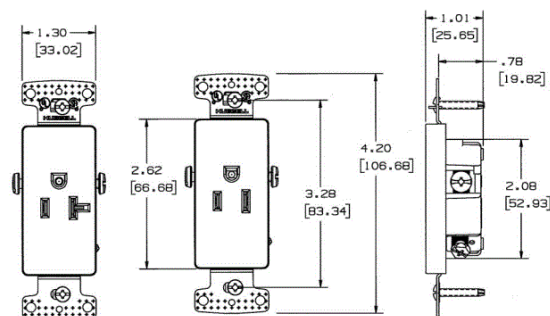

TradeSelect

20 A, 125 VAC, 2-Pole, 3-Wire Grounding

Single Decorator Receptacle, Self Grounding

HUBBELL

Ordering Information

Color
Light Almond

UPC
883778119316

Catalog Number
RRD201LA

Specifications

NEMA Rating	5-20R
Wire Size	#14 AWG to #12 AWG
Wattage	2500
Environmental Conditions	Indoor Dry Unless Protected By Additional Means
Special Features	Self Grounding
Phase	Single Phase

CATALOG NO'S	CONFIG	RATING
RRD15I	[Symbol]	15A 125V
RRD15I I		
RRD15IW		
RRD15IGY		
RRD15IBK		
RRD15IAL		
RRD15ILA	NEMA 5-15R	
RRD20I	[Symbol]	20A 125V
RRD20I I		
RRD20IW		
RRD20IGY		
RRD20IBK		
RRD20IAL		
RRD20ILA	NEMA 5-20R	

Online Resources

[Customer Sales Drawings](#)
[eCatalog](#)
[Installation Instructions](#)

Dimensions in Inches (mm)

Hubbell Wiring Device-Kellems • Hubbell Incorporated (Delaware) • 40 Waterview Drive • Shelton, CT 06484