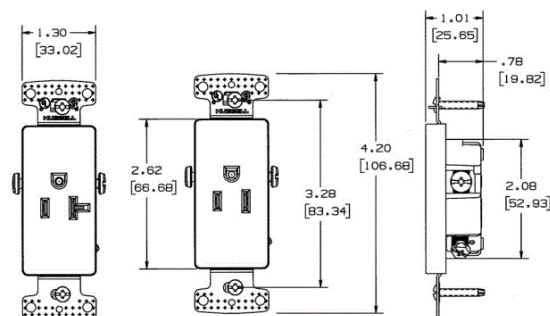

Specifications

NEMA Rating 5-20R

Wire Size #14 AWG to #12 AWG

Wattage 2500

Environmental Conditions Indoor Dry Unless Protected By Additional Means

Special Features Self Grounding

Phase Single Phase

CATALOG NO'S	CONFIG	RATING
RRD15I	[Symbol]	15A 125V
RRD15I I		
RRD15IW		
RRD15IGY		
RRD15IBK		
RRD15IAL		
RRD15ILA	NEMA 5-15R	
RRD20I	[Symbol]	20A 125V
RRD20I I		
RRD20IW		
RRD20IGY		
RRD20IBK		
RRD20IAL		
RRD20ILA	NEMA 5-20R	

Online Resources

Customer Sales Drawings
eCatalog
Installation Instructions

Dimensions in Inches (mm)

Hubbell Wiring Device-Kellems • Hubbell Incorporated (Delaware) • 40 Waterview Drive • Shelton, CT 06484