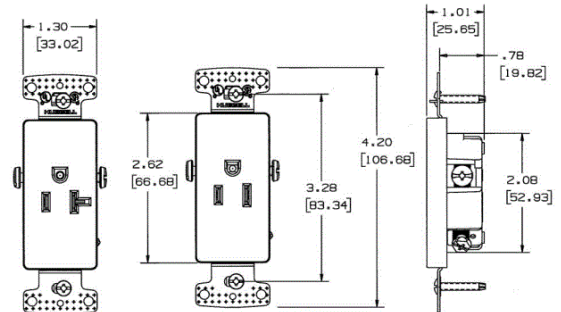

TradeSelect

20 A, 125 VAC, 2-Pole, 3-Wire Grounding

Single Decorator Receptacle, Self Grounding

HUBBELL

Ordering Information

Color
Brown

UPC
883778100352

Catalog Number
RRD201

Specifications

| | |
|--------------------------|---|
| NEMA Rating | 5-20R |
| Wire Size | #14 AWG to #12 AWG |
| Wattage | 2500 |
| Environmental Conditions | Indoor Dry Unless Protected By Additional Means |
| Special Features | Self Grounding |
| Phase | Single Phase |

| CATALOG NO'S | CONFIG | RATING |
|--------------|--------------------|-------------|
| RRD151 | [Symbol: 15A 125V] | 15A 125V |
| RRD151I | | |
| RRD151W | | |
| RRD151GY | | |
| RRD151BK | | |
| RRD151AL | | |
| RRD151LA | NEMA 5-15R | |
| RRD201 | [Symbol: 20A 125V] | 20A 125V |
| RRD201I | | |
| RRD201W | | |
| RRD201GY | | |
| RRD201BK | | |
| RRD201AL | | |
| RRD201LA | NEMA 5-20R | |

Online Resources

Customer Sales Drawings
eCatalog
Installation Instructions

Dimensions in Inches (mm)

Hubbell Wiring Device-Kellems • Hubbell Incorporated (Delaware) • 40 Waterview Drive • Shelton, CT 06484