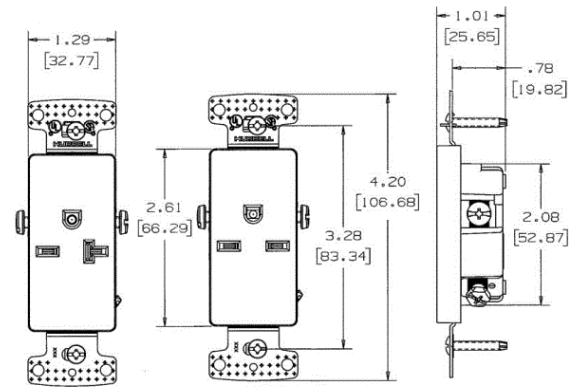

TradeSelect

20 A, 250V kV, 2-Pole, 3-Wire Grounding

Single Decorator Receptacle, Self Grounding

## Ordering Information

<b>Color</b> Black	<b>UPC</b> 883778300776	<b>Catalog Number</b> RRD205BK
-----------------------	----------------------------	-----------------------------------

## Specifications

NEMA Rating	6-20R
Wire Size	#14 AWG to #12 AWG
Wattage	5000
Environmental Conditions	Indoor Dry Unless Protected By Additional Means
Special Features	Self Grounding
Phase	Single Phase

## Online Resources

[Customer Sales Drawings](#)  
[eCatalog](#)  
[Installation Instructions](#)

Dimensions in Inches (mm)

Hubbell Wiring Device-Kellems • Hubbell Incorporated (Delaware) • 40 Waterview Drive • Shelton, CT 06484