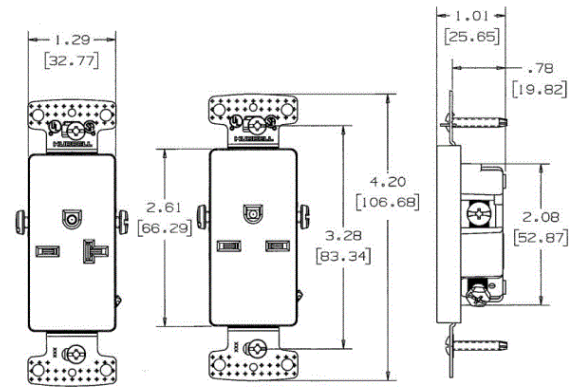

TradeSelect

20 A, 250V kV, 2-Pole, 3-Wire Grounding

Single Decorator Receptacle, Self Grounding

## Ordering Information

<b>Color</b> Gray	<b>UPC</b> 883778300769	<b>Catalog Number</b> RRD205GY
----------------------	----------------------------	-----------------------------------

## Specifications

NEMA Rating	6-20R
Wire Size	#14 AWG to #12 AWG
Wattage	5000
Environmental Conditions	Indoor Dry Unless Protected By Additional Means
Special Features	Self Grounding
Phase	Single Phase

## Online Resources

[Customer Sales Drawings](#)  
[eCatalog](#)  
[Installation Instructions](#)

Dimensions in Inches (mm)

Hubbell Wiring Device-Kellems • Hubbell Incorporated (Delaware) • 40 Waterview Drive • Shelton, CT 06484