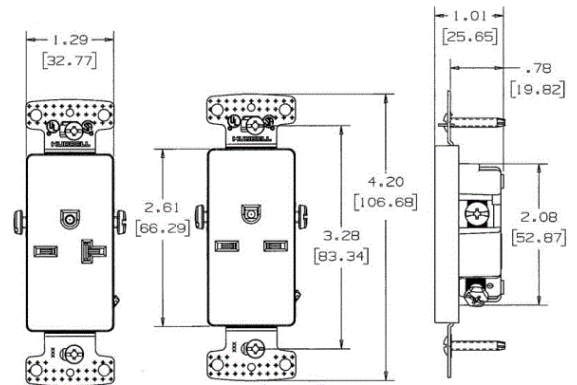

TradeSelect

20 A, 250V kV, 2-Pole, 3-Wire Grounding

Single Decorator Receptacle, Self Grounding

## Ordering Information

<b>Color</b>	<b>UPC</b>	<b>Catalog Number</b>
Ivory	883778300745	RRD205I

## Specifications

NEMA Rating	6-20R
Wire Size	#14 AWG to #12 AWG
Wattage	5000
Environmental Conditions	Indoor Dry Unless Protected By Additional Means
Special Features	Self Grounding
Phase	Single Phase

## Online Resources

[Customer Sales Drawings](#)  
[eCatalog](#)  
[Installation Instructions](#)

Dimensions in Inches (mm)

Hubbell Wiring Device-Kellems • Hubbell Incorporated (Delaware) • 40 Waterview Drive • Shelton, CT 06484