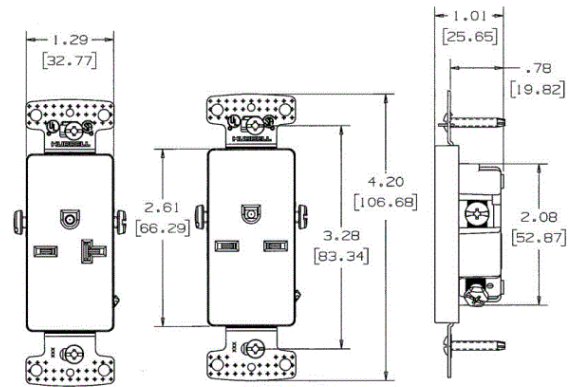

TradeSelect

20 A, 250V kV, 2-Pole, 3-Wire Grounding

Residential Grade, Receptacles, Decorator Single

HUBBELL

Ordering Information

Color White	UPC 883778300752	Catalog Number RRD205W
-----------------------	----------------------------	----------------------------------

Specifications

NEMA Rating	6-20R
Wire Size	#14 AWG to #12 AWG
Wattage	5000
Environmental Conditions	Indoor Dry Unless Protected By Additional Means
Special Features	Self Grounding
Phase	Single Phase

Online Resources

Customer Sales Drawings
eCatalog
Installation Instructions

Dimensions in Inches (mm)

Hubbell Wiring Device-Kellems • Hubbell Incorporated (Delaware) • 40 Waterview Drive • Shelton, CT 06484

Phone (800) 288-6000 • Fax (800) 255-1031 • Specifications subject to change without notice.