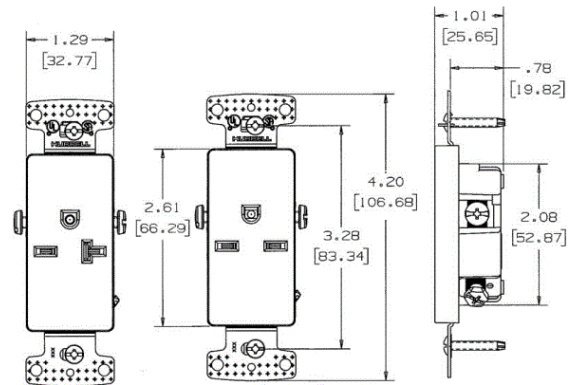

TradeSelect

20 A, 250V kV, 2-Pole, 3-Wire Grounding

Single Decorator Receptacle, Self Grounding

HUBBELL

Ordering Information

Color Brown	UPC 883778300738	Catalog Number RRD205
-----------------------	----------------------------	---------------------------------

Specifications

NEMA Rating	6-20R
Wire Size	#14 AWG to #12 AWG
Wattage	5000
Environmental Conditions	Indoor Dry Unless Protected By Additional Means
Special Features	Self Grounding
Phase	Single Phase

Online Resources

[Customer Sales Drawings](#)
[eCatalog](#)
[Installation Instructions](#)

Dimensions in Inches (mm)

Hubbell Wiring Device-Kellems • Hubbell Incorporated (Delaware) • 40 Waterview Drive • Shelton, CT 06484