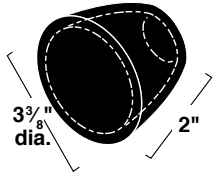

Frosted Glass Cone

- **SFC** (frosted glass)
- **SPFC** (pink frosted glass)
- **SCFC** (cobalt blue frosted glass)
- **SAFC** (amber frosted glass)

Can be used alone or in combination with spun metal shade.