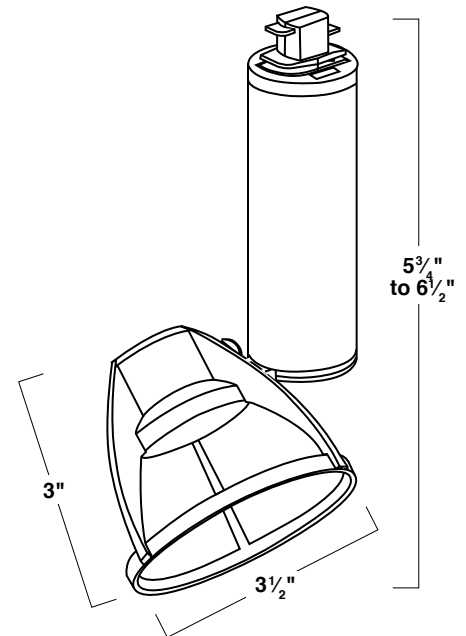

CATALOG NUMBER:

EXAMPLE: AKTSGBL-SFC

TRAK FOUNDATION

ELEMENTS

☐ **AKTSG BL**

☐ **AKTSG WH**

☐ **AKTSG Z**

Low voltage SignosT decorative gimbal fixture foundation, 20-75W MR-16 cover glass lamp

Frosted Glass Cone

- ☐ **SFC** (frosted glass)
- ☐ **SPFC** (pink frosted glass)
- ☐ **SCFC** (cobalt blue frosted glass)
- ☐ **SAFC** (amber frosted glass)

Stepped Frosted Glass Cone

- ☐ **SSF** (stepped frosted glass)
- ☐ **SSPF** (stepped pink frosted glass)
- ☐ **SSCF** (stepped cobalt blue frosted glass)
- ☐ **SSAF** (stepped amber frosted glass)

Perforated Shade

- ☐ **SPS BL** (black perforated shade)
- ☐ **SPS WH** (white perforated shade)
- ☐ **SPS Z** (Zet metallic silver perf. shade)

Spun Metal Shade (Black & White Only)

- ☐ **SMS BL** (black shade)
- ☐ **SMS WH** (white shade)

A Division of Hubbell Lighting, Inc.

In a continuing effort to offer the best product possible we reserve the right to change, without notice, specifications or materials that in our opinion will not alter the function of the product.
Web: www.prescolite.com • Tech Support: (888) 777-4832

ATRK-001