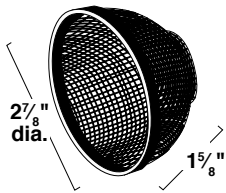

Perforated Shade

- **SPS BL** (black perforated)
- **SPS WH** (white perforated)
- **SPS Z** (Zet metallic silver perforated)