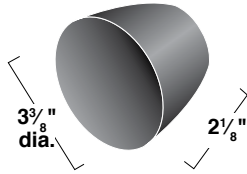

Perforated Shade

- SPS BL** (black perforated)
- SPS WH** (white perforated)
- SPS Z** (Zet metallic silver perforated)

Spun Metal Shade

- SMS BL** (black shade)
- SMS WH** (white shade)

Can be specified alone or with the frosted or stepped glass cone.