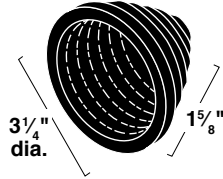

Stepped Frosted Glass Cone

- **SSF** (stepped frosted glass)
- **SSPF** (stepped pink glass)
- **SSCF** (stepped cobalt blue glass)
- **SSAF** (stepped amber frosted glass)

Can be specified alone or with the spun metal shade.