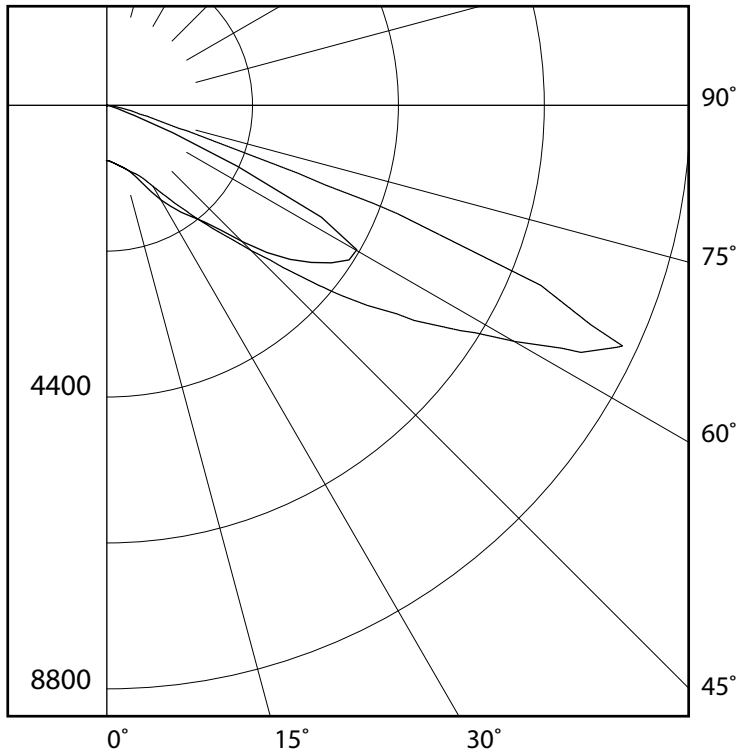

SPACING CRITERION

3.7

Due to our continued efforts to improve our products, specifications are subject to change without notice. Copyright © 2019 Hubbell Lighting All Rights Reserved.

For more information visit our web site: <http://www.hubbellindustrial.com/>
Phone: 1-864-678-1000