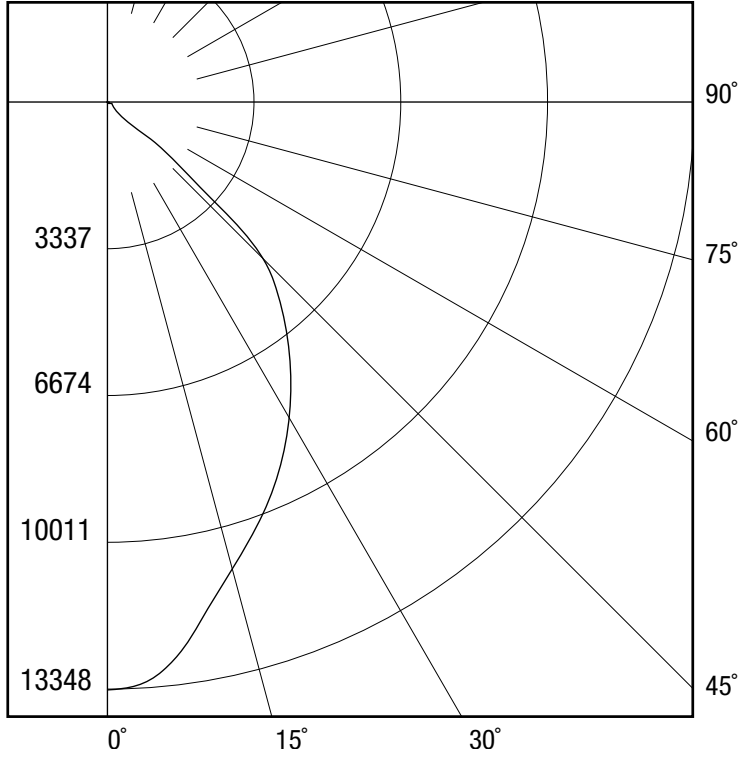

PHOTOMETRIC REPORT

REPORT NUMBER: HBL72LU5KN070

ISSUE DATE: 04/03/12

ZONAL LUMEN SUMMARY

ZONE	LUMENS	%FIXT
0-30	8502.49	50.50
0-40	12880.45	76.50
0-60	16619.62	98.70
0-90	16841.06	100.00
0-180	16844.05	100.00

SPACING CRITERION

1.0

PHOTOMETRIC REPORT

REPORT NUMBER: HBL72LU5KW070

ISSUE DATE: 02/21/12

ZONAL LUMEN SUMMARY

ZONE	LUMENS	% FIXT
0-30	963	7.2
0-40	2206	16.4
0-60	9021	67.0
0-90	13467	100.0
0-180	13467	100.0