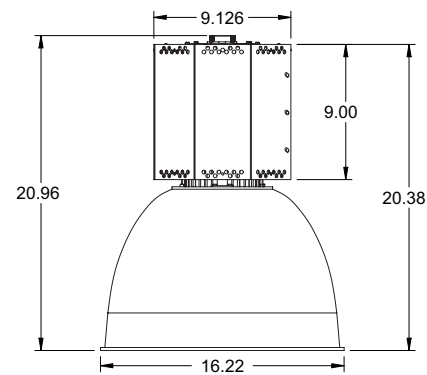

PHOTOMETRIC REPORT: LBS4KWA16VOUNDWHN

PHOTOMETRIC REPORT: LBS4KWH19VOUNDWHN

ISO Foot Candle Lines of Horizontal Illuminance

Distance In Units Of Mounting Height

Values Based on 15 Foot Mounting Height

[+] = Maximum Candela Point

MINI LUNABAY SERIES - DECORATIVE LED LOW BAY

PERFORMANCE DATA

	PART NUMBER	TOTAL LUMENS	TOTAL WATTAGE	LUMENS/WATT	SPACING RATIO	MILLIAMP DRIVE CURRENT	AMP DRAW 120V	AMP DRAW 277V	MIN. POWER FACTOR	MAX THD	AMBIENT TEMP RANGE	DIMMING RANGE
VERY HIGH	LBS4KWW16VOUNDWHN	11442	109	106	1.1	900	1.0	0.4			-40°C to 25°C	100% to 10%
	LBS4KWA16VOUNDWHN	10928		99	0.9							
	LBS4KAL19VOUNDWHN	10160		93	0.8							
	LBS4KWH19VOUNDWHN	10014		93	1.1							
HIGH	LBS4KWA16HOUNDWHN	9754	91	108	1.1	1100	0.8	0.4	Less than or equal to 0.90	less than 20%	-40°C to 25°C	100% to 10%
	LBS4KWW16HOUNDWHN	9722		107	0.9							
	LBS4KAL19HOUNDWHN	8262		91	0.8							
	LBS4KWH19HOUNDWHN	8161		91	1.1							
MEDIUM	LBS4KWA16MOUNDWHN	8022	73	110	1.1	900	0.7	0.3			-40°C to 30°C	100% to 10%
	LBS4KWW16MOUNDWHN	7896		109	0.9							
	LBS4KAL19MOUNDWHN	6928		95	0.8							
	LBS4KWH19MOUNDWHN	6884		95	1.1							
LOW	LBS4KWA16LOUNDWHN	6490	57	116	1.1	700	0.5	0.2			-40°C to 35°C	100% to 10%
	LBS4KWW16LOUNDWHN	6323		112	0.9							
	LBS4KWH19LOUNDWHN	5671		100	0.8							
	LBS4KAL19LOUNDWHN	5335		94	1.1							

DIMENSIONS

ALUMINUM

ACRYLIC

ALUMINUM

ACRYLIC