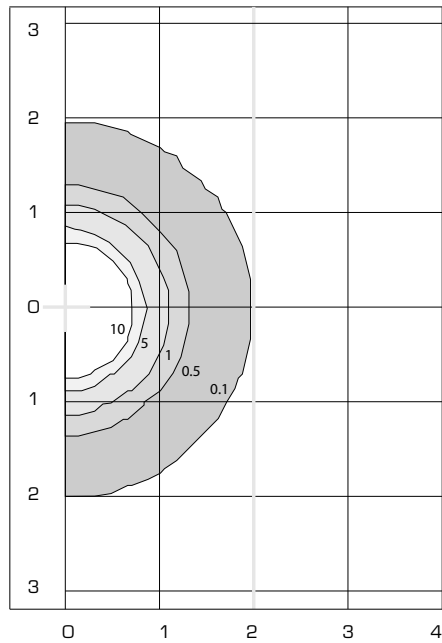

- High performance LED design delivering up to 116 lumens per watt
- Mounting: 3/4-14 NPT pendant

Optics/Electrical System -

- Consistent color by fixture design
- Low glare
- Smooth, even distribution
- Uplight component (10% - WW16, 20% - WA16)
- Up to 11,000 Lumens
- Lensing options available, see below
- Replaces from 100w PSMH to 250w PSMH based on output selection below

OPTIC

WA16	Clear Acrylic Refractor
WW16	Translucent White
WH19	White Painted Aluminum
AL19	Anodized Aluminum

OUTPUT

LO	Low Output
MO	Med Output
HO	High Output
VO	Very High Output

VOLTAGE

U	120 - 277V
1	120V
2	208V
3	240V
4	277V

OPTIONS

F(x)	Fusing ³
C(y)HLP(x)	HookLoop Cord & 20 Amp Twistlock Plug

Notes: ³Replace [X] with the voltage, 1=120V, 2=208V, 3=240V and 4=277V.

⁴Replace [y] with the length. 4=4ft., 6=6ft., 8=8ft., 10=10ft., 12=12ft.

MINI LUNABAY SERIES - DECORATIVE LED LOW BAY

PHOTOMETRIC REPORT: LBS4KWW16VOUNDWHN

PHOTOMETRIC REPORT: LBS4KAL19VOUNDWHN

ISO Foot Candle Lines of Horizontal Illuminance

Distance In Units Of Mounting Height
Values Based on 15 Foot Mounting Height
(+) = Maximum Candela Point