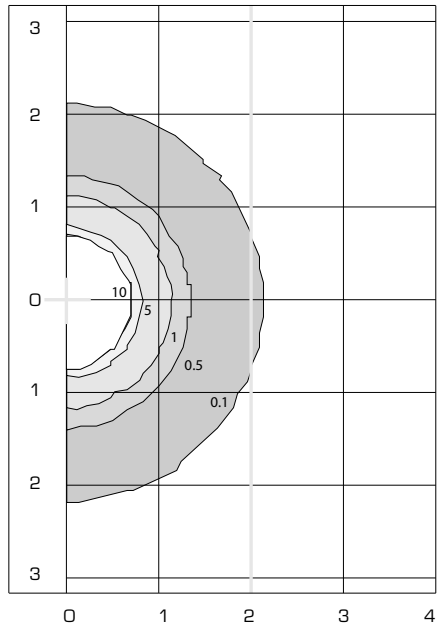

- High performance LED design delivering up to 116 lumens per watt
- Mounting: 3/4-14 NPT pendant

Optics/Electrical System -

- Consistent color by fixture design
- Low glare
- Smooth, even distribution
- Uplight component (10% - WW16, 20% - WA16)
- Up to 11,000 Lumens
- Lensing options available, see below
- Replaces from 100w PSMH to 250w PSMH based on output selection below

OPTIONS

F(x)	Fusing ³
C(y)HLP(x)	HookLoop Cord & 20 Amp Twistlock Plug

Notes: ³Replace [X] with the voltage, 1=120V, 2=208V, 3=240V and 4=277V.

⁴Replace [y] with the length. 4=4ft., 6=6ft., 8=8ft., 10=10ft., 12=12ft.

MINI LUNABAY SERIES - DECORATIVE LED LOW BAY

PHOTOMETRIC REPORT: LBS4KWW16VOUNDWHN

PHOTOMETRIC REPORT: LBS4KAL19VOUNDWHN

ISO Foot Candle Lines of Horizontal Illuminance

Distance In Units Of Mounting Height
Values Based on 15 Foot Mounting Height
(+) = Maximum Candela Point

PHOTOMETRIC REPORT: LBS4KWA16VOUNDWHN

PHOTOMETRIC REPORT: LBS4KWH19VOUNDWHN

ISO Foot Candle Lines of Horizontal Illuminance

Distance In Units Of Mounting Height

Values Based on 15 Foot Mounting Height

[+] = Maximum Candela Point