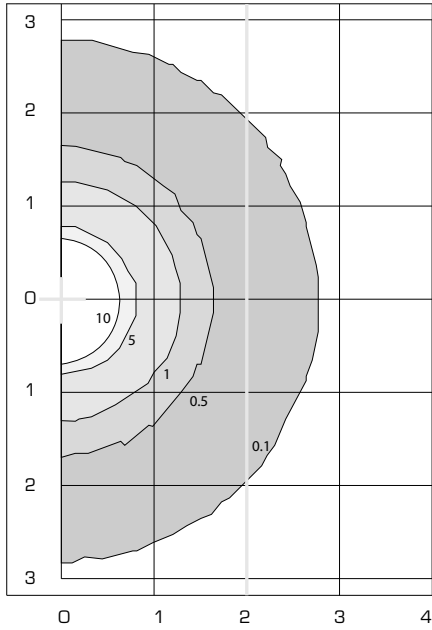

- High performance LED design delivering up to 116 lumens per watt
- Mounting: 3/4-14 NPT pendant

Optics/Electrical System -

- Consistent color by fixture design
- Low glare
- Smooth, even distribution
- Uplight component (10% - WW16, 20% - WA16)
- Up to 11,000 Lumens
- Lensing options available, see below
- Replaces from 100w PSMH to 250w PSMH based on output selection below

OPTIC

WA16	Clear Acrylic Refractor
WW16	Translucent White
WH19	White Painted Aluminum
AL19	Anodized Aluminum

OUTPUT

LO	Low Output
MO	Med Output
HO	High Output
VO	Very High Output

VOLTAGE

U	120 - 277V
1	120V
2	208V
3	240V
4	277V

OPTIONS

F(x)	Fusing ³
C(y)HLP(x)	HookLoop Cord & 20 Amp Twistlock Plug

Notes: ³Replace [X] with the voltage, 1=120V, 2=208V, 3=240V and 4=277V.

⁴Replace [y] with the length. 4=4ft., 6=6ft., 8=8ft., 10=10ft., 12=12ft.

MINI LUNABAY SERIES - DECORATIVE LED LOW BAY

PHOTOMETRIC REPORT: LBS4KWW16VOUNDWHN

PHOTOMETRIC REPORT: LBS4KAL19VOUNDWHN

ISO Foot Candle Lines of Horizontal Illuminance

Distance In Units Of Mounting Height
Values Based on 15 Foot Mounting Height
(+) = Maximum Candela Point