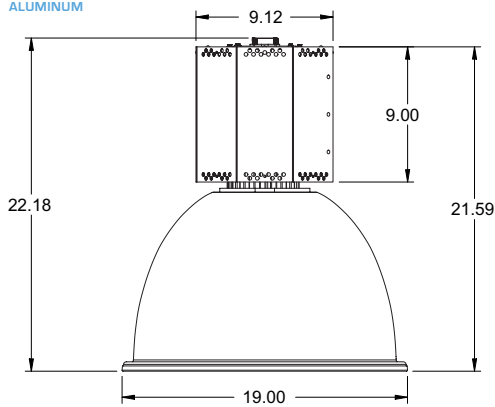

MINI LUNABAY SERIES - DECORATIVE LED LOW BAY

PHOTOMETRIC REPORT: LBS4KWW16VOUNDWHN

PHOTOMETRIC REPORT: LBS4KAL19VOUNDWHN

ISO Foot Candle Lines of Horizontal Illuminance

Distance In Units Of Mounting Height
Values Based on 15 Foot Mounting Height
(+) = Maximum Candela Point

PHOTOMETRIC REPORT: LBS4KWA16VOUNDWHN

PHOTOMETRIC REPORT: LBS4KWH19VOUNDWHN

ISO Foot Candle Lines of Horizontal Illuminance

Distance In Units Of Mounting Height

Values Based on 15 Foot Mounting Height

[+] = Maximum Candela Point

DIMENSIONS

ALUMINUM

ACRYLIC

ALUMINUM

ACRYLIC