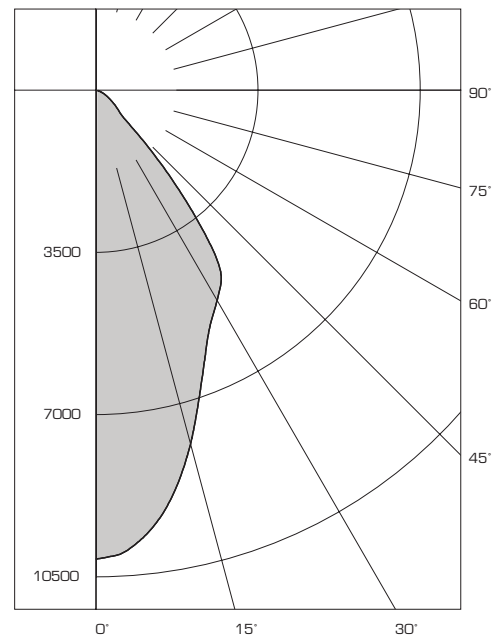

OPTIONS

F(x)	Fusing ³
C(y)HLP(x)	HookLoop Cord & 20 Amp Twistlock Plug

Notes: ³Replace [X] with the voltage, 1=120V, 2=208V, 3=240V and 4=277V.

⁴Replace [y] with the length. 4=4ft., 6=6ft., 8=8ft., 10=10ft., 12=12ft.

MINI LUNABAY SERIES - DECORATIVE LED LOW BAY

PHOTOMETRIC REPORT: LBS4KWW16VOUNDWHN

PHOTOMETRIC REPORT: LBS4KAL19VOUNDWHN

ISO Foot Candle Lines of Horizontal Illuminance

Distance In Units Of Mounting Height
Values Based on 15 Foot Mounting Height
(+) = Maximum Candela Point