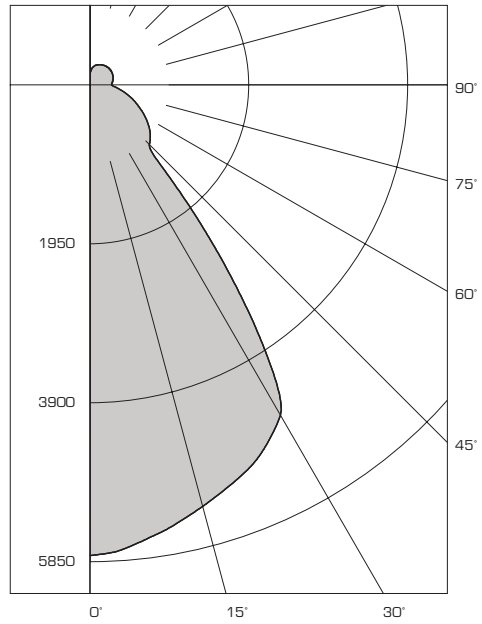

MINI LUNABAY SERIES - DECORATIVE LED LOW BAY

PHOTOMETRIC REPORT: LBS4KWW16VOUNDWHN

PHOTOMETRIC REPORT: LBS4KAL19VOUNDWHN

ISO Foot Candle Lines of Horizontal Illuminance

Distance In Units Of Mounting Height
Values Based on 15 Foot Mounting Height
(+) = Maximum Candela Point

PHOTOMETRIC REPORT: LBS4KWA16VOUNDWHN

PHOTOMETRIC REPORT: LBS4KWH19VOUNDWHN

ISO Foot Candle Lines of Horizontal Illuminance

Distance In Units Of Mounting Height

Values Based on 15 Foot Mounting Height

[+] = Maximum Candela Point