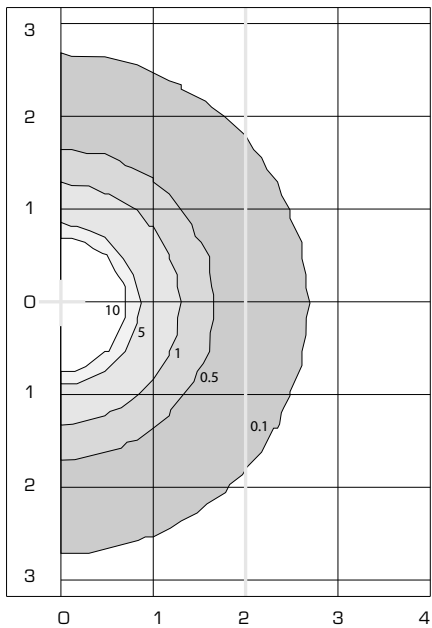

OPTIONS

F(x)	Fusing ³
C(y)HLP(x)	HookLoop Cord & 20 Amp Twistlock Plug

Notes: ³Replace [X] with the voltage, 1=120V, 2=208V, 3=240V and 4=277V.

⁴Replace [y] with the length. 4=4ft., 6=6ft., 8=8ft., 10=10ft., 12=12ft.

MINI LUNABAY SERIES - DECORATIVE LED LOW BAY

PHOTOMETRIC REPORT: LBS4KWW16VOUNDWHN

PHOTOMETRIC REPORT: LBS4KAL19VOUNDWHN

ISO Foot Candle Lines of Horizontal Illuminance

Distance In Units Of Mounting Height
Values Based on 15 Foot Mounting Height
(+) = Maximum Candela Point

PHOTOMETRIC REPORT: LBS4KWA16VOUNDWHN

PHOTOMETRIC REPORT: LBS4KWH19VOUNDWHN

ISO Foot Candle Lines of Horizontal Illuminance

Distance In Units Of Mounting Height

Values Based on 15 Foot Mounting Height

[+] = Maximum Candela Point