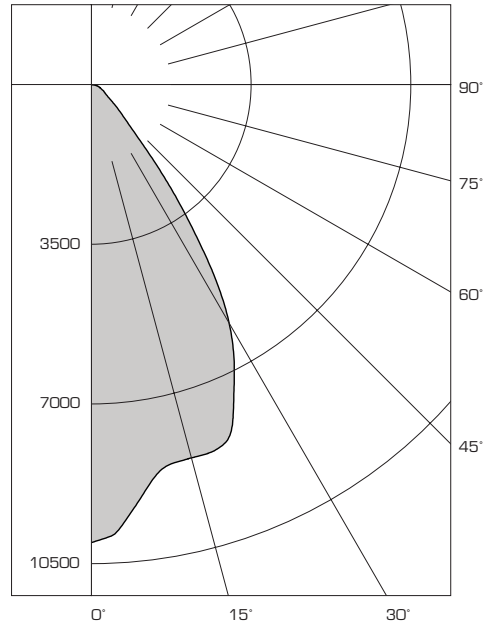

MINI LUNABAY SERIES - DECORATIVE LED LOW BAY

PHOTOMETRIC REPORT: LBS4KWW16VOUNDWHN