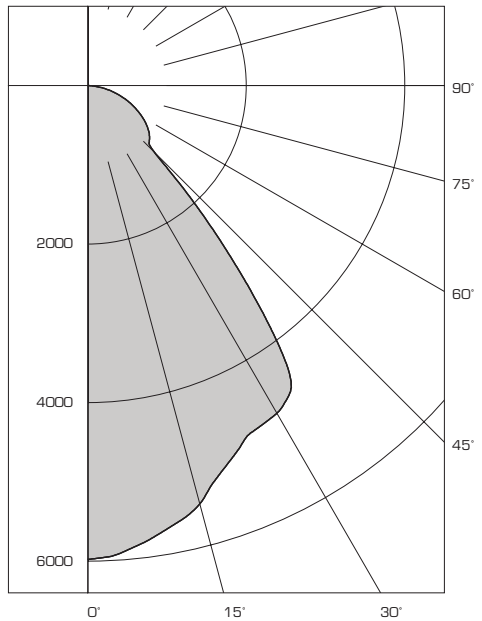

MINI LUNABAY SERIES - DECORATIVE LED LOW BAY

PHOTOMETRIC REPORT: LBS4KWW16VOUNDWHN

PHOTOMETRIC REPORT: LBS4KAL19VOUNDWHN

ISO Foot Candle Lines of Horizontal Illuminance

Distance In Units Of Mounting Height
Values Based on 15 Foot Mounting Height
(+) = Maximum Candela Point

PHOTOMETRIC REPORT: LBS4KWA16VOUNDWHN

PHOTOMETRIC REPORT: LBS4KWH19VOUNDWHN

ISO Foot Candle Lines of Horizontal Illuminance

Distance In Units Of Mounting Height

Values Based on 15 Foot Mounting Height

[+] = Maximum Candela Point