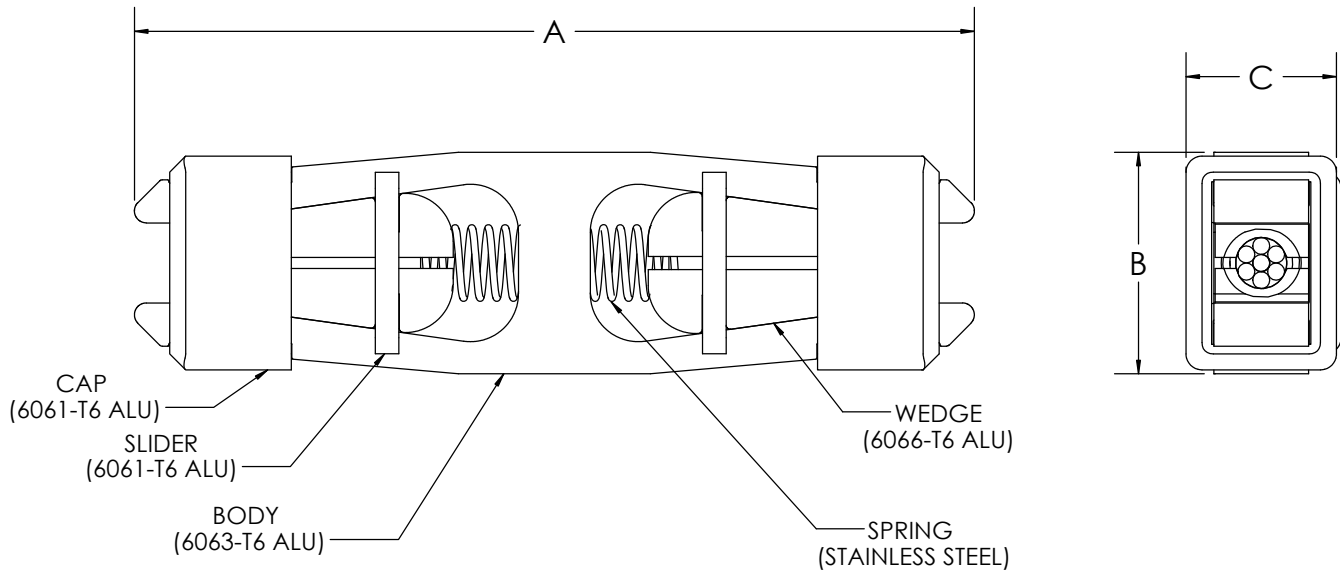

JAWS SERIES AUTOSPLICE

Catalog #	Conductor Range		Dimensions		
	Description	Diameter	A	B	C
S500	#6AAC/ACSR/AAC #4AAC/ACSR/AAC	.184" - .257"	6.5"	1.75"	1.25"
S750	#4ACSR/AAC/AAC #2AAC/ACSR/AAC	.250" - .316"	6.5"	1.75"	1.25"
S1000	#2AAC/ACSR/AAC 1/0AAC/ACSR/AAC 2/0AAC	.292" - .414"	6.5"	1.75"	1.25"
S2000	3/0AAC/ACSR/AAC 4/0AAC/ACSR/AAC 266.8AAC	.464" - .586"	8.625"	2.437"	1.5"
S3000	266.8ACSR/AAC 336.4AAC/ACSR 18/1AAC 397.5AAC/ACSR 18/1	.609" - .743"	12.375"	3.0"	1.937"
S4000	397.5 ACSR 18/1 477 ACSR 26/7 556.5 AAC	.743" - .858"	11"	3.0"	1.75"

Standard Package			
Part #	Quantity.	Dimension	Weight lbs.
S500, S750, S1000	50	11"x11"x7"	32
S2000	20	11"x11"x7"	32
S3000	15	14"x9"x9"	52
S4000	12	11"x11"x7"	38