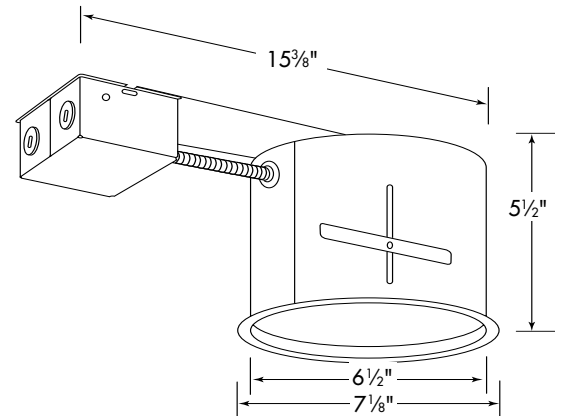

CATALOG NUMBER:

EXAMPLE: RMNICS-TO65

Order housing, reflector, and accessories separately

HOUSING

☐ RMNICS

TRIMS

ADJUSTABLE
☐ TA61

BAFFLE
☐ TB63
☐ TBW63

LENSED
☐ TL68
OPEN
☐ TO65

ACCESSORIES

☐ LB6LEDA SERIES
800 & 1000 lumen
LED Modules with
dimming to 15%,
120V See spec
sheets for details

A Division of Hubbell Lighting, Inc.

In a continuing effort to offer the best product possible we reserve the right to change, without notice, specifications or materials that in our opinion will not alter the function of the product.
Web: www.prescolite.com • Tech Support: (888) 777-4832

LB-INC-015