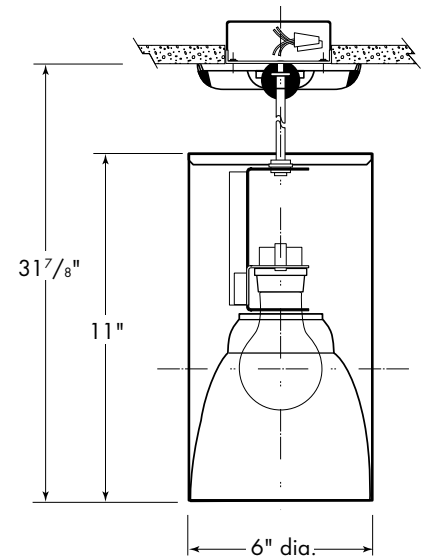

HOUSING:

.058" thick seamless extruded aluminum cylinder with durable powder coated paint finish. 16 gauge C.R.S. socket/reflector mounting bracket. 52° hang straight canopy furnished standard with a 21" pendant. Stems can be field cut and are available in custom lengths. 16 gauge C.R.S. socket/reflector mounting bracket. Specify: brushed aluminum, matte black, bronze, matte white or Prescolite's exclusive Zet, metallic silver.

SOCKET:

Two position porcelain socket with nickel plated screw shell.

INSTALLATION:

Easy installation onto standard J-box.

LABELS:

UL, CSA listed for damp locations

CATALOG NUMBER:

EXAMPLE: 1136-363BZ