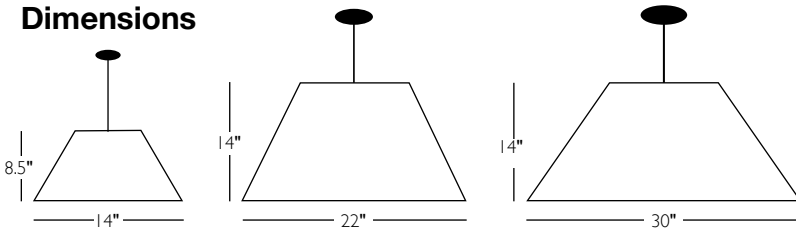

Socket Assemblies provided with 8 feet of wire and LED lamps are Omni Directional GU24 base, with 90 CRI for high color rendering ability. Stem consists of canopy, (1) 30" and (2) 12" rigid rod segments. With the addition of the optional supplemental stem length mounting kit, pendant can be mounted at varying heights.

Dimensions

Ordering Information Ordering Example: X-T-P-XX-XXXXXX-BS-X

Size		T Shape		P Series		Shade Color		Source		BS Mounting Mechanism		Options	
S	Small	T	Tapered	P	Pendant					BS	Brushed Steel Rigid Stem/Canopy ⁵		
M	Medium ¹												
L	Large ¹												
		OO	White Exterior, White Interior			113CFL	(1) 13 watt GU24 Base CFL lamp ²					SA05012900	Supplemental stem light adjustment kit (3) 3" stems with connectors
		YL	White Exterior, Yellow Interior			213CFL	(2) 13 watt GU24 Base CFL lamp ³					94862413	Additional stem kit (1) 30" stem, (2) 12" stems with canopy
		YO	Yellow Exterior, White Interior			313CFL	(3) 13 watt GU24 Base CFL lamp ⁴					SA05008300-20FT	Large Drum additional 18 feet of wire ⁶
		CG	Cool Grey Exterior, White Interior			108LED	(1) 8 watt GU24 Base LED lamp ²					SA05009900-20FT	Medium Drum additional 18 feet of wire ⁶
		WB	Warm Brown Exterior, White Interior			208LED	(2) 8 watt GU24 Base LED lamp ³					SA05014000-20FT	Small Drum additional 18 feet of wire ⁶
		RD	Red Exterior, White Interior			308LED	(3) 8 watt GU24 Base LED lamp ⁴						
		GN	Green Exterior, White Interior										
		OR	Orange Exterior, White Interior										
		BL	Blue Exterior, White Interior										

¹ Includes lens

² Small drum pendant only

³ Medium drum pendant only

⁴ Large drum pendant only

⁵ Stem consists of Canopy, (1) 30" and (2) 12" rigid rod segments for total of 54"

⁶ For maximum wire length of 20 feet