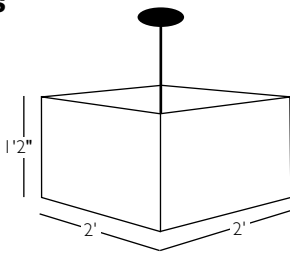

Socket Assemblies provided with 8 feet of wire and 4 LED lamps are Omni Directional GU24 base, 90 CRI for high color rendering ability. Stem consists of canopy, (1) 30" and (2) 12" rigid rod segments. With the addition of optional supplemental stem length mounting kit, pendant can be mounted at varying heights.

Dimensions

Ordering Information Ordering Example: L-S-P-XX-408LED-BS-X

L		S		P		408LED		BS		Options	
Size		Shape		Series		Source		Mounting Mechanism			
L	Large	S	Square	P	Pendant			BS	Brushed Steel Rigid Stem/Canopy ¹		
						OO	White Exterior, White Interior	408LED	(4) 8 watt GU24 Base LED lamp	SA05012900	Supplemental stem light adjustment kit (3) 3" stems with connectors
						YL	White Exterior, Yellow Interior			94862413	Additional stem kit (1) 30" stem, (2) 12" stems with canopy
						YO	Yellow Exterior, White Interior			SA05008300-20FT	Large Square additional 12 feet of wire ²
						CG	Cool Grey Exterior, White Interior				
						WB	Warm Brown Exterior, White Interior				
						RD	Red Exterior, White Interior				
						GN	Green Exterior, White Interior				
						OR	Orange Exterior, White Interior				
						BL	Blue Exterior, White Interior				