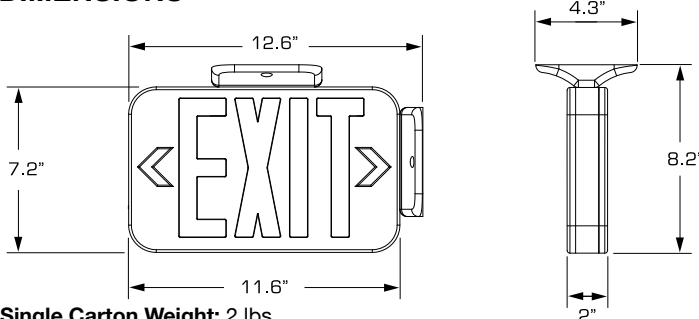

ENERGY CONSUMPTION

| | 120 VAC | 277 VAC |
|-------|---------|---------|
| CER | 1.78 W | 1.88 W |
| CEG | 1.49 W | 1.57 W |
| CERRC | 3.60 W | 4.14 W |
| CEGRC | 3.28 W | 3.81 W |

ORDERING GUIDE

| Catalog Number | Description |
|----------------|---|
| CER | White Thermoplastic Exit, Universal Face, Red LED Emergency Exit |
| CERB | Black Thermoplastic Exit, Universal Face, Red LED Emergency Exit |
| CEG | White Thermoplastic Exit, Universal Face, Green LED Emergency Exit |
| CEGB | Black Thermoplastic Exit, Universal Face, Green LED Emergency Exit |
| CERRC | White Thermoplastic Exit, Universal Face, Red LED Emergency Exit, Remote Capacity |
| CERRCB | Black Thermoplastic Exit, Universal Face, Red LED Emergency Exit, Remote Capacity |
| CEGRC | White Thermoplastic Exit, Universal Face, Green LED Emergency Exit, Remote Capacity |

Note: Remote Capacity Exit will only power the Compass Indoor and Outdoor Remote (CIR and COR Series)

DIMENSIONS

Single Carton Weight: 2 lbs.
 Master Carton Quantity: 6 each

ACCESSORIES

- WGLX Wireguard - 10" H X 14" W X 2 1/4" D
- CIR Series - Matching LED Indoor Remote Heads
- COR Series - Matching LED Outdoor Remote Heads