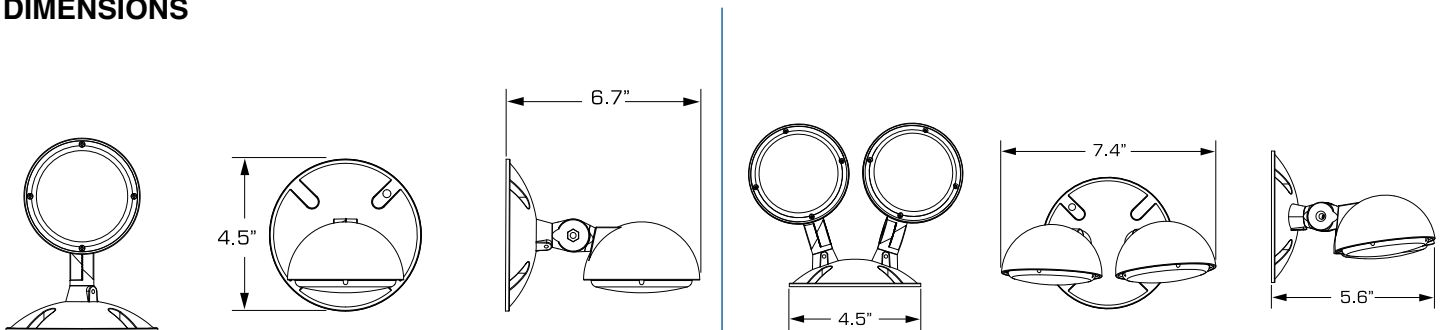

DIMENSIONS

CORS

Single Remote Carton Weight: 1 lbs.
Master Carton Quantity: 20 each

CORD

Double Remote Carton Weight: 1.2 lbs.
Master Carton Quantity: 20 each