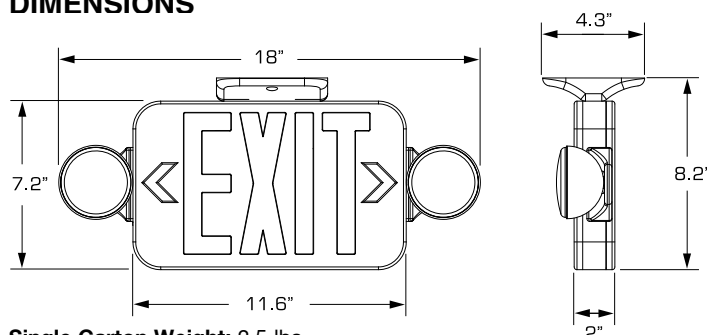

ENERGY CONSUMPTION

	120 VAC	277 VAC
CCR	4.12 W	3.20 W
CCG	3.22 W	3.18 W
CCRRC	3.56 W	4.06 W
CCGRC	3.20 W	3.80 W

ORDERING GUIDE

Catalog Number	Description
CCR	White Thermoplastic, Combination Exit/Emergency Light, Universal Face, Red Letters
CCRB	Black Thermoplastic, Combination Exit/Emergency Light, Universal Face, Red Letters
CCG	White Thermoplastic, Combination Exit/Emergency Light, Universal Face, Green Letters
CCGB	Black Thermoplastic, Combination Exit/Emergency Light, Universal Face, Green Letters
CCRRC	White Thermoplastic, Combination Exit/Emergency Light, Universal Face, Red Letters, Remote Capacity
CCRRCB	Black Thermoplastic, Combination Exit/Emergency Light, Universal Face, Red Letters, Remote Capacity
CCGRC	White Thermoplastic, Combination Exit/Emergency Light, Universal Face, Green Letters, Remote Capacity

Note: Remote Capacity Unit will only power the Compass Indoor and Outdoor Remote(CIR and COR Series)

DIMENSIONS

Single Carton Weight: 2.5 lbs.
 Master Carton Quantity: 6 each

ACCESSORIES

WGEL Wireguard - 8" H X 20" W X 8" D
 CIR Series - Matching LED Indoor Remote Heads
 COR Series - Matching LED Outdoor Remote Heads