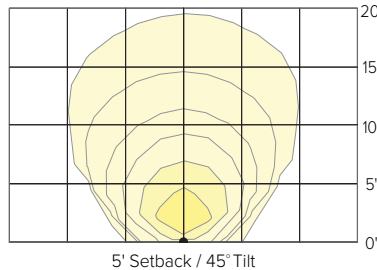

DIMENSIONS

A	B	C	D	E
12.0"	3.5"	1.5"	3.5"	24.0"
(305mm)	(89mm)	(38mm)	(89mm)	(610mm)

PHOTOMETRY

The following diagrams represent the general distribution options offered for this product. For detailed information on specific product configurations, see [website photometric test reports](#).

ALF-6LU FLOOD

ALF-12LU FLOOD

ADDITIONAL INFORMATION

SHIPPING INFORMATION

Catalog Number	G.W(kg)/CTN	Carton Dimensions			Carton Qty. per Master Pack
		Length Inch (cm)	Width Inch (cm)	Height Inch (cm)	
ALF-6LU	9.7 (4.4)	18.5 (47)	14.3 (36.5)	5.7 (14.5)	2
ALF-12LU	6.5 (3.0)	24.8 (63)	8.8 (22.5)	3.14 (8)	1