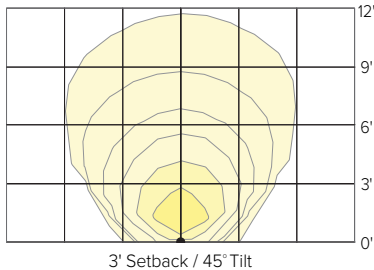

ALF-6LU FLOOD