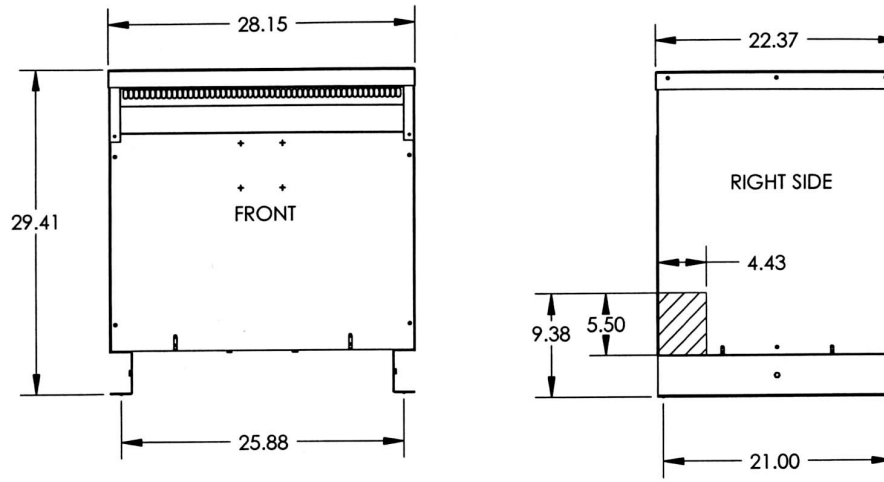

Revisions

Type No.

DRAWN:

DATE: August 27, 2015

CASE

KVA	CATALOG NUMBER	VOLTAGE		WIRING DIAGRAM	WEIGHT	PHASE	FREQ.
		HIGH	LOW				
51	DTHA-051-4S	575Δ	230Y/133	1	400 Lbs	3φ	60 Hz

Winding Rise:	150°C
Insulation:	220°C
Sound Level:	50db

TYPICAL PERFORMANCE DATA

Regulation @ 100% PF:	
Standards:	

Windings:	AL
Impedance:	

Typical Efficiency:	
No Load Losses:	
Full Load Losses:	

Control
7

A