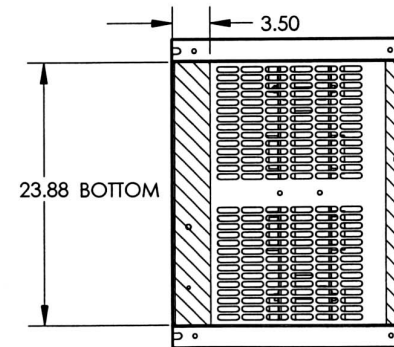

Revisions

Type No.

DRAWN:

DATE: August 27, 2015

CASE

KVA	CATALOG NUMBER	VOLTAGE		WIRING DIAGRAM	WEIGHT	PHASE	FREQ.
		HIGH	LOW				
51	DTHA-051-4S	575Δ	230Y/133	1	400 Lbs	3φ	60 Hz

Winding Rise:	150°C
Insulation:	220°C
Sound Level:	50db

TYPICAL PERFORMANCE DATA

Regulation @ 100% PF:	
Standards:	

Windings:	AL
Impedance:	

Typical Efficiency:	
No Load Losses:	
Full Load Losses:	

Control
7

A