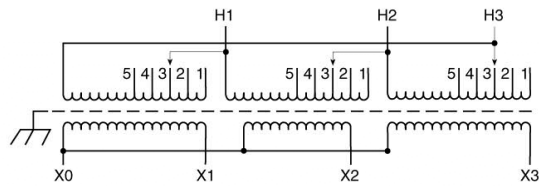

Revisions

Type No.

DRAWN:

DATE: August 27, 2015

CASE

KVA	CATALOG NUMBER	VOLTAGE		WIRING DIAGRAM	WEIGHT	PHASE	FREQ.
		HIGH	LOW				
51	DTHA-051-4S	575Δ	230Y/133	1	400 Lbs	3φ	60 Hz

Winding Rise:	150°C
Insulation:	220°C
Sound Level:	50db

TYPICAL PERFORMANCE DATA

Regulation @ 100% PF:	
Standards:	

Windings:	AL
Impedance:	

Typical Efficiency:	
No Load Losses:	
Full Load Losses:	

Control
7

A