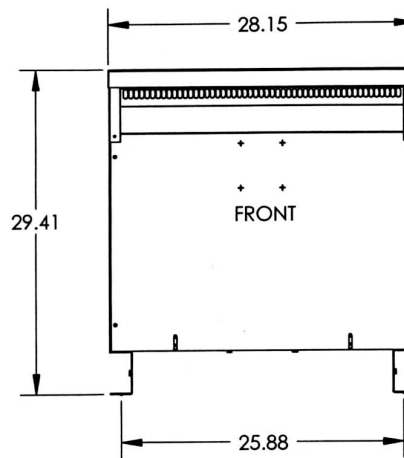

Revisions

Type No.

DRAWN:

DATE: August 27, 2015

CASE

KVA	CATALOG NUMBER	VOLTAGE		WIRING DIAGRAM	WEIGHT	PHASE	FREQ.
		HIGH	LOW				
63	DTHA-063-4S	575Δ	230Y/133	1	550 Lbs	3φ	60 Hz

Winding Rise:	150°C
Insulation:	220°C
Sound Level:	50db

TYPICAL PERFORMANCE DATA

Regulation @ 100% PF:	
Standards:	

Windings:	AL
Impedance:	

Typical Efficiency:	
No Load Losses:	
Full Load Losses:	

Control
7

A