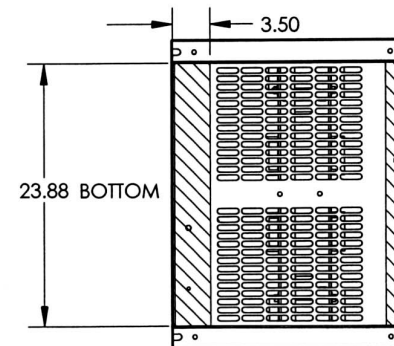

Revisions

Type No.

DRAWN:

DATE: August 27, 2015

CASE

KVA	CATALOG NUMBER	VOLTAGE		WIRING DIAGRAM	WEIGHT	PHASE	FREQ.
		HIGH	LOW				
63	DTHA-063-4S	575Δ	230Y/133	1	550 Lbs	3φ	60 Hz

Winding Rise:	150°C
Insulation:	220°C
Sound Level:	50db

TYPICAL PERFORMANCE DATA

Regulation @ 100% PF:	
Standards:	

Windings:	AL
Impedance:	

Typical Efficiency:	
No Load Losses:	
Full Load Losses:	

Control
7

A