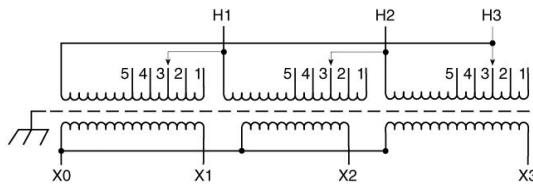

Revisions

Type No.

DRAWN:

DATE: August 27, 2015

CASE

KVA	CATALOG NUMBER	VOLTAGE		WIRING DIAGRAM	WEIGHT	PHASE	FREQ.
		HIGH	LOW				
63	DTHA-063-4S	575Δ	230Y/133	1	550 Lbs	3φ	60 Hz

Winding Rise:	150°C
Insulation:	220°C
Sound Level:	50db

TYPICAL PERFORMANCE DATA

Regulation @ 100% PF:	
Standards:	

Windings:	AL
Impedance:	

Typical Efficiency:	
No Load Losses:	
Full Load Losses:	

Control
7

A