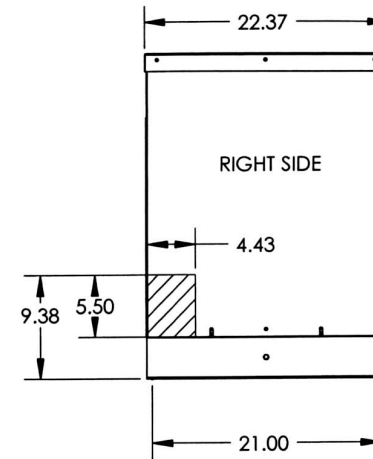

Revisions

Type No.

DRAWN:

DATE: August 27, 2015

CASE

KVA	CATALOG NUMBER	VOLTAGE		WIRING DIAGRAM	WEIGHT	PHASE	FREQ.
		HIGH	LOW				
63	DTHA-063-4S	575Δ	230Y/133	1	550 Lbs	3φ	60 Hz

Winding Rise:	150°C
Insulation:	220°C
Sound Level:	50db

TYPICAL PERFORMANCE DATA

Regulation @ 100% PF:	
Standards:	

Windings:	AL
Impedance:	

Typical Efficiency:	
No Load Losses:	
Full Load Losses:	

Control
7

A