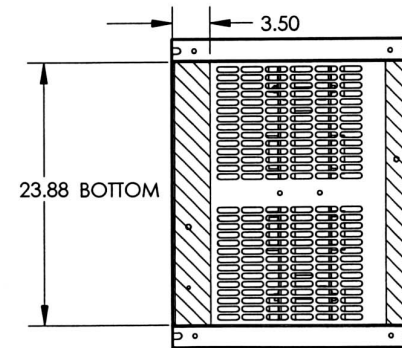

Revisions

Type No.

DRAWN:

DATE: August 27, 2015

KVA	CATALOG NUMBER	VOLTAGE		WIRING DIAGRAM	WEIGHT	PHASE	FREQ.
		HIGH	LOW				
75	DTHA-075-4S	575Δ	230Y/133	1	570 Lbs	3φ	60 Hz

Winding Rise:	150°C
Insulation:	220°C
Sound Level:	50db

TYPICAL PERFORMANCE DATA

Regulation @ 100% PF:	
Standards:	

Windings:	AL
Impedance:	

Typical Efficiency:	
No Load Losses:	
Full Load Losses:	

CASE

Control 7 A