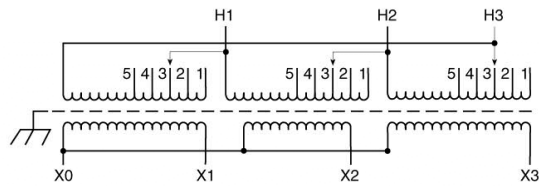

Revisions

Type No.

DRAWN:

DATE: August 27, 2015

KVA	CATALOG NUMBER	VOLTAGE		WIRING DIAGRAM	WEIGHT	PHASE	FREQ.
		HIGH	LOW				
75	DTHA-075-4S	575Δ	230Y/133	1	570 Lbs	3φ	60 Hz

Winding Rise:	150°C
Insulation:	220°C
Sound Level:	50db

TYPICAL PERFORMANCE DATA

Regulation @ 100% PF:	
Standards:	

Windings:	AL
Impedance:	

Typical Efficiency:	
No Load Losses:	
Full Load Losses:	

CASE

Control 7 A