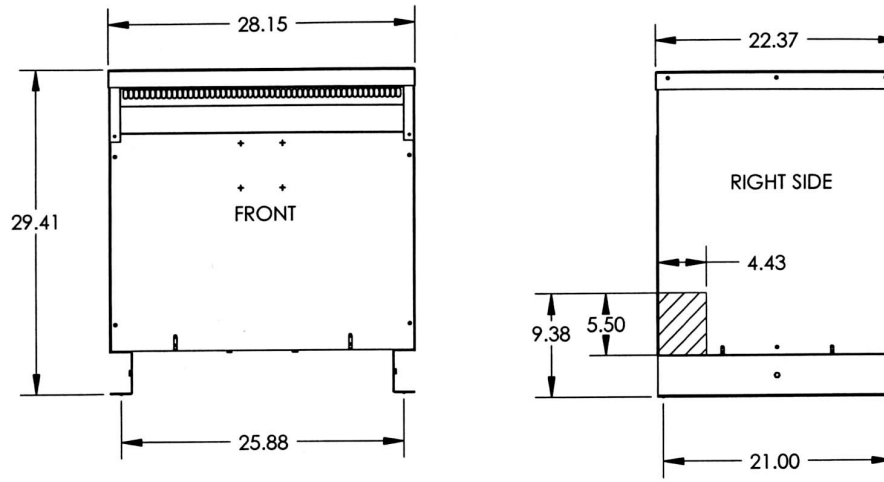

Revisions

Type No.

DRAWN:

DATE: August 27, 2015

KVA	CATALOG NUMBER	VOLTAGE		WIRING DIAGRAM	WEIGHT	PHASE	FREQ.
		HIGH	LOW				
75	DTHA-075-4S	575Δ	230Y/133	1	570 Lbs	3φ	60 Hz

Winding Rise:	150°C
Insulation:	220°C
Sound Level:	50db

TYPICAL PERFORMANCE DATA

Regulation @ 100% PF:	
Standards:	

Windings:	AL
Impedance:	

Typical Efficiency:	
No Load Losses:	
Full Load Losses:	

CASE

Control 7 A