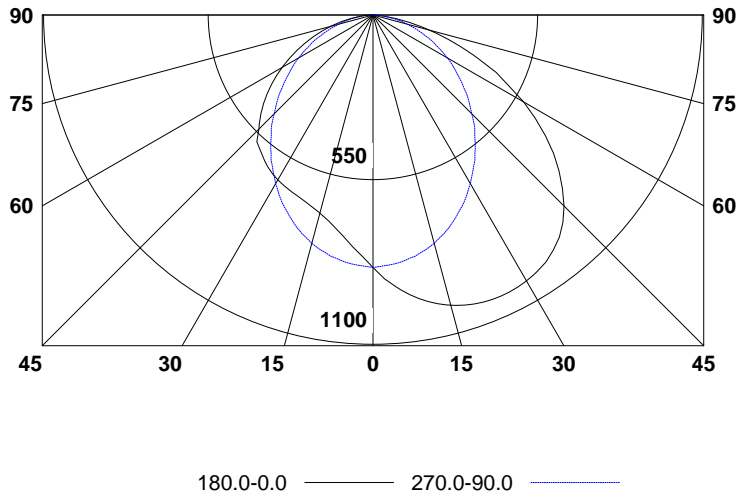

LUMINAIRE: CWW4-30XWG-1WR-EDU
CWW Contemporary Wallwash, Recessed Architectural
3" x 48" led with frosted acrylic prisms lens
BALLAST: XI040C110V054BPT1
BALLAST FACTOR: 1.00
LAMP: Led
FIXTURE LUMENS: 2556
WATTS: 24.70
MOUNTING: Recessed
SHIELDING ANGLE: 0° = 90 90° = 90
SPACING CRITERION: 0° = N/A 90° = N/A
LUMINOUS OPENING IN FEET
LENGTH: 0.25
WIDTH: 3.92
HEIGHT: 0.00

TEST #16.00847
DATE: 6/2/2016

TOTAL LUMINAIRE EFFICIENCY = 100.0
TOTAL LUMENS PER WATT = 103

COMPARATIVE YEARLY LIGHTING ENERGY COST PER 1000 LUMENS = $2.35
BASED ON 3000 HRS. AND $.08 PER KWH

ZONAL LUMENS

ZONE	LUMENS	% LAMP	% FIXTURE
0-30	668	26.1	26.1
0-40	1114	43.6	43.6
0-60	2020	79.0	79.0
0-90	2556	100.0	100.0
0-180	2556	100.0	100.0

CANDELA SUMMARY

ANGLE	0.0	25.0	55.0	80.0	180.0
0.0	843	843	843	843	843
7.5	941	927	893	841	747
15.0	1004	980	916	822	686
22.5	1029	998	911	778	655
30.0	1026	988	880	714	635
37.5	989	950	821	630	601
45.0	902	871	738	531	539
52.5	760	741	628	426	452
60.0	582	578	495	323	352
67.5	380	402	343	223	244
75.0	196	211	200	130	148
82.5	55	66	75	53	65
90.0	0	0	0	0	0

INDOOR CANDELA PLOT

AVERAGE LUMINANCE

ANGLE	0.0	22.5	45.0	67.5	90.0	180.0
0	9259	9259	9259	9259	9259	9259
30	13013	12619	11744	10197	8256	8054
40	13879	13435	12273	10123	7585	8416
45	14011	13623	12504	10034	7254	8372
50	13858	13567	12491	9706	6955	8253
55	13462	13251	12294	9383	6587	8024
60	12785	12741	11884	9029	6305	7732
65	11799	11773	11175	8395	5926	7225
70	10084	10598	10309	7739	5556	6712
75	8318	8869	9167	6790	5050	6281
80	5883	6768	7527	5946	4554	5693
85	3529	4033	5419	4789	4033	5419

CANDELA/SQ M

THE DATA IN THIS REPORT ARE BASED ON ABSOLUTE MEASUREMENTS.

THIS TEST RUN IN ACCORDANCE WITH CURRENT I.E.S.N.A. PUBLISHED PROCEDURES.

APPROVED BY: _____