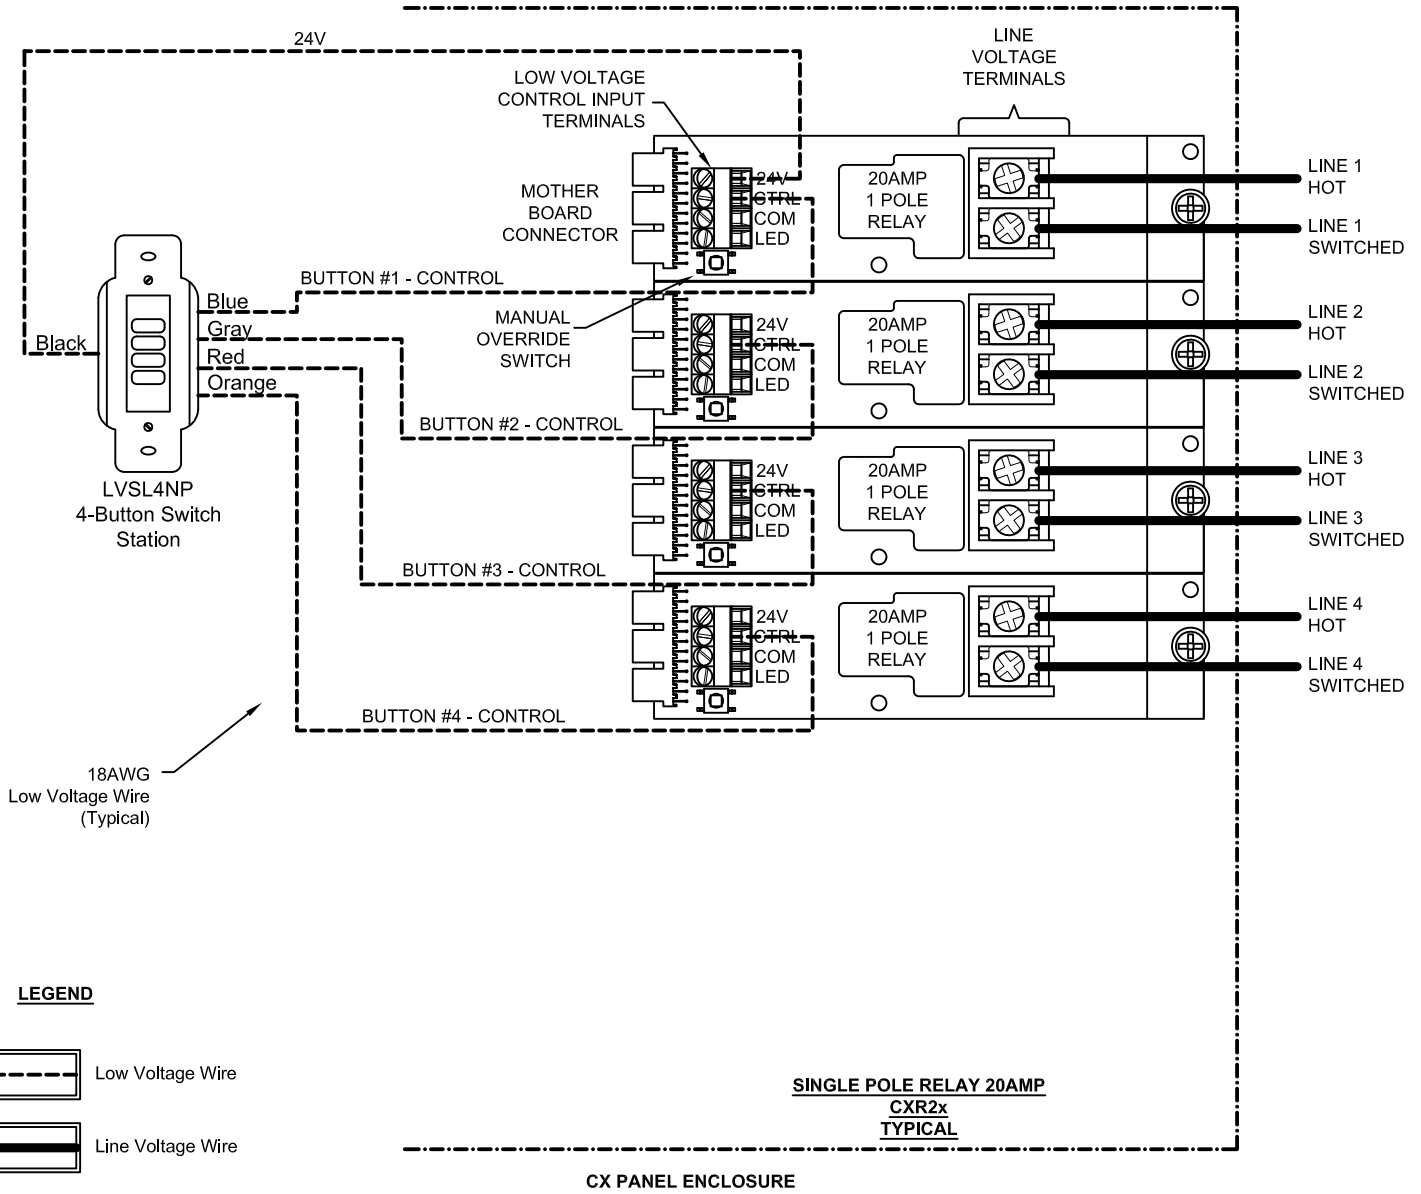

CX16xxxxxxx - CX Panel, 16 Relay Size 120/277V Input /w Relays as Specified Surf. Master

LEGEND

 Low Voltage Wire

 Line Voltage Wire

NOTES:

Panel must be powered down during installation and removal of relays.

CX16 Panel with 20 AMP Single Pole Relays Using a
4 Button Low Voltage Switch

HUBBELL
Control Solutions

(888) 698-3242 9601 Dessau Rd. - Bldg 1
(512) 450-1100 Austin, Tx 78754

THIS DOCUMENT AND SPECIFICATIONS DESCRIBED WITHIN ARE THE EXCLUSIVE PROPERTY OF HUBBELL CONTROL SOLUTIONS ISSUED IN THE STRICTEST CONFIDENCE, AND SHALL NOT BE REPRODUCED, COPIED OR USED WITHOUT PRIOR WRITTEN PERMISSION.