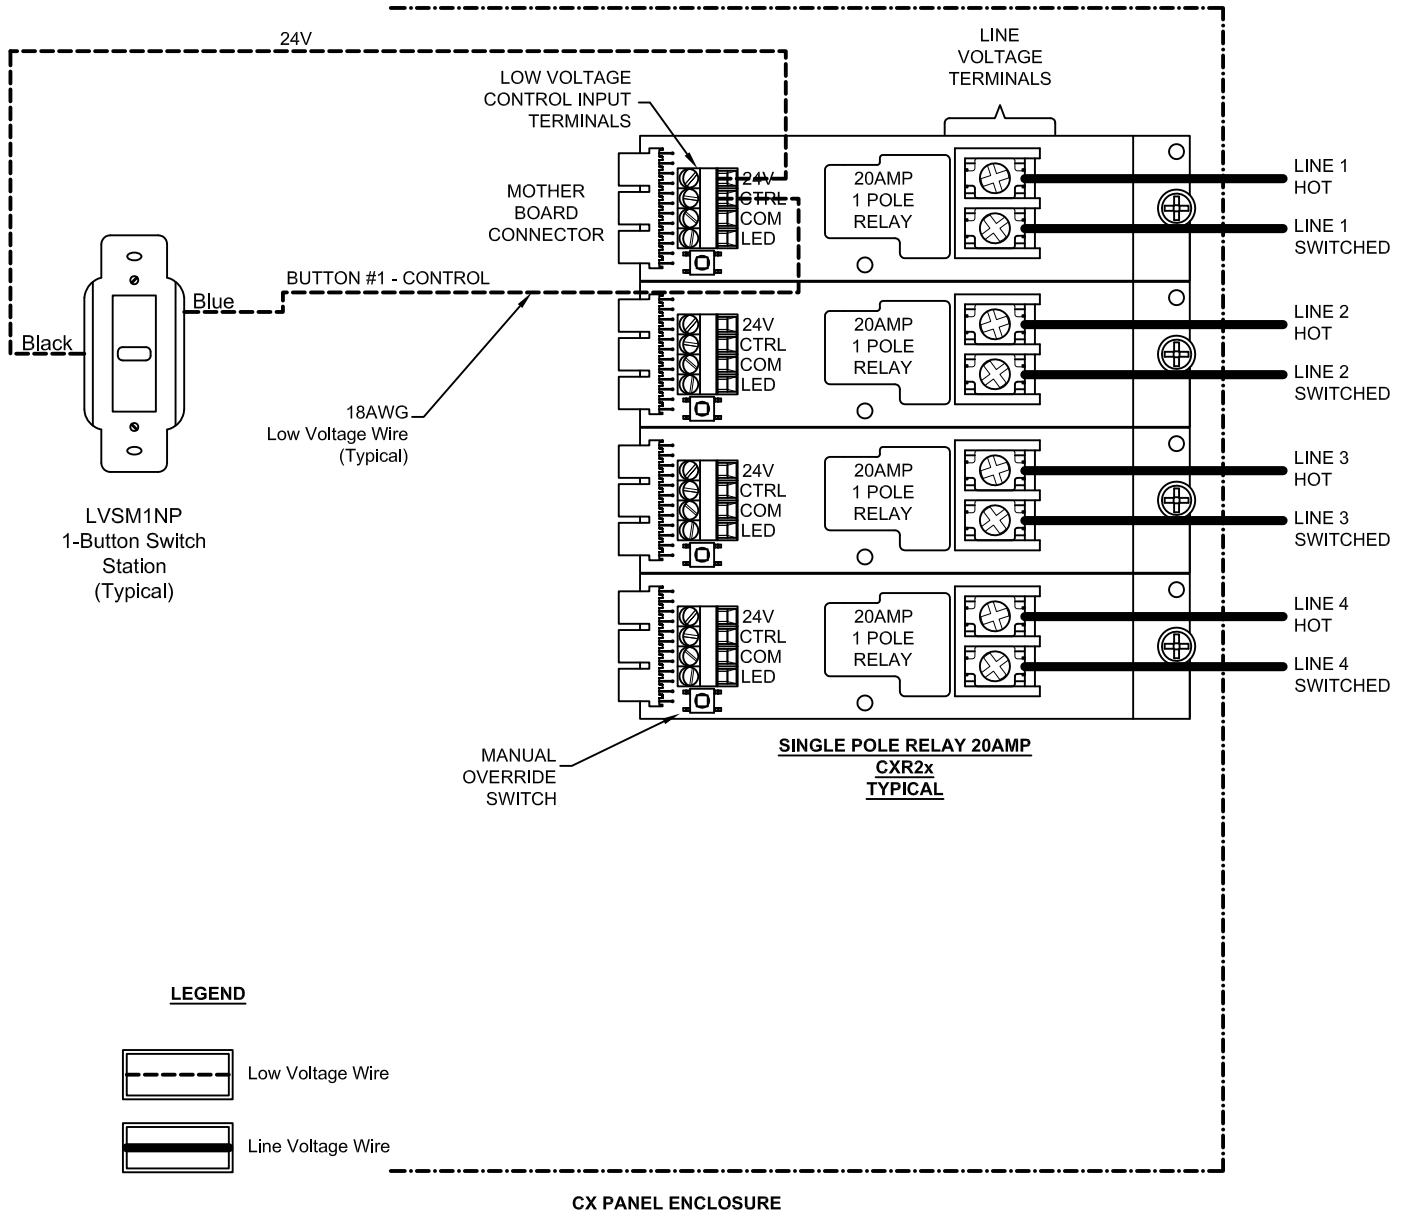

CX16xxxxxx - CX Panel, 16 Relay Size 120/277V Input /w Relays as Specified Surf. Master

NOTES:

Power down the CX Panel when removing or adding relays.

CX16 Panel with 20 AMP Single Pole Relays Using a 1 Button Low Voltage Switch

HUBBELL
Control Solutions

(888) 698-3242
(512) 450-1100

9601 Dessau Rd. - Bldg 1
Austin, Tx 78754

THIS DOCUMENT AND SPECIFICATIONS DESCRIBED WITHIN ARE THE EXCLUSIVE PROPERTY OF HUBBELL CONTROL SOLUTIONS ISSUED IN THE STRICTEST CONFIDENCE, AND SHALL NOT BE REPRODUCED, COPIED OR USED WITHOUT PRIOR WRITTEN PERMISSION.