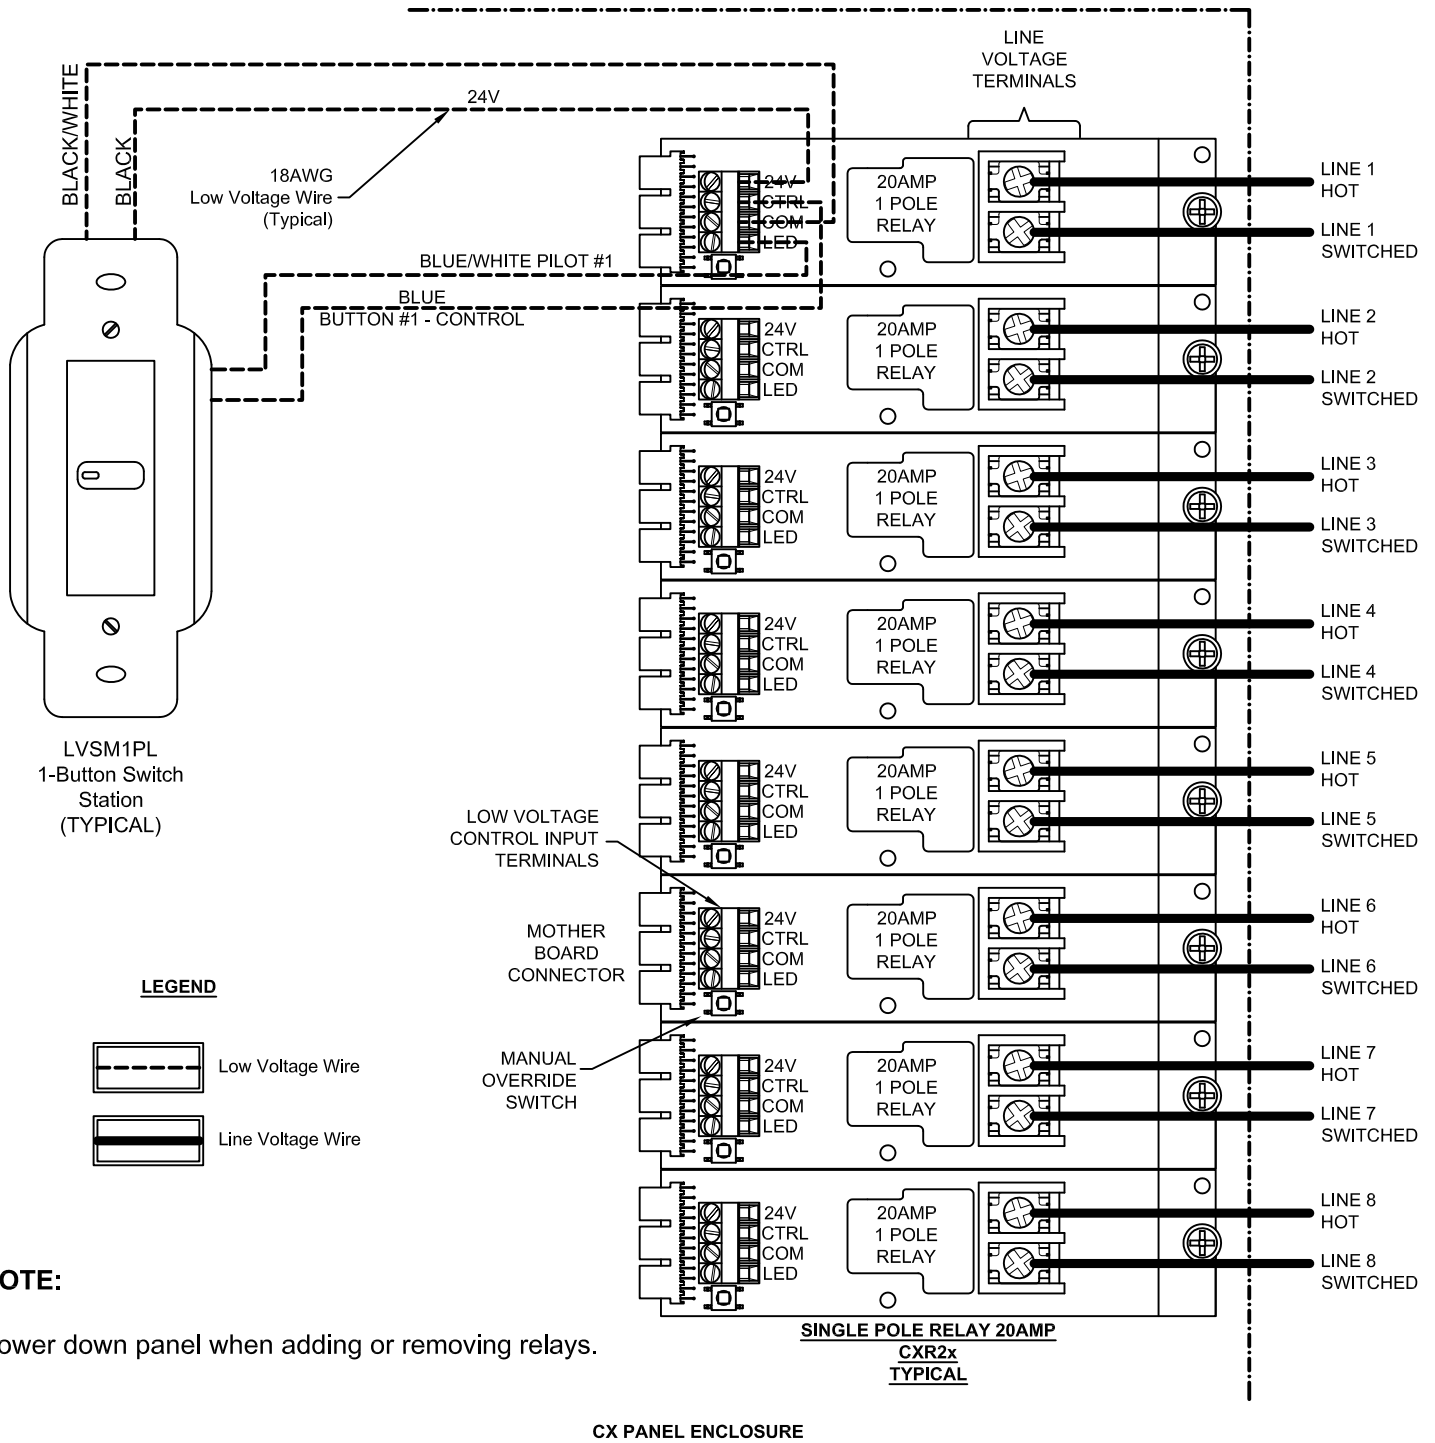

CX16xxxxxxx - CX Panel, 16 Relay Size 120/277V Input /w Relays as Specified Surf. Master

CX Panel with 20 AMP Single Pole Relays Using a 1 Button Low Voltage Switch with Pilot Lights

HUBBELL
Control Solutions

(888) 698-3242
(512) 450-1100

9601 Dessau Rd. - Bldg 1
Austin, Tx 78754

THIS DOCUMENT AND SPECIFICATIONS DESCRIBED WITHIN ARE THE EXCLUSIVE PROPERTY OF HUBBELL CONTROL SOLUTIONS ISSUED IN THE STRICTEST CONFIDENCE, AND SHALL NOT BE REPRODUCED, COPIED OR USED WITHOUT PRIOR WRITTEN PERMISSION.