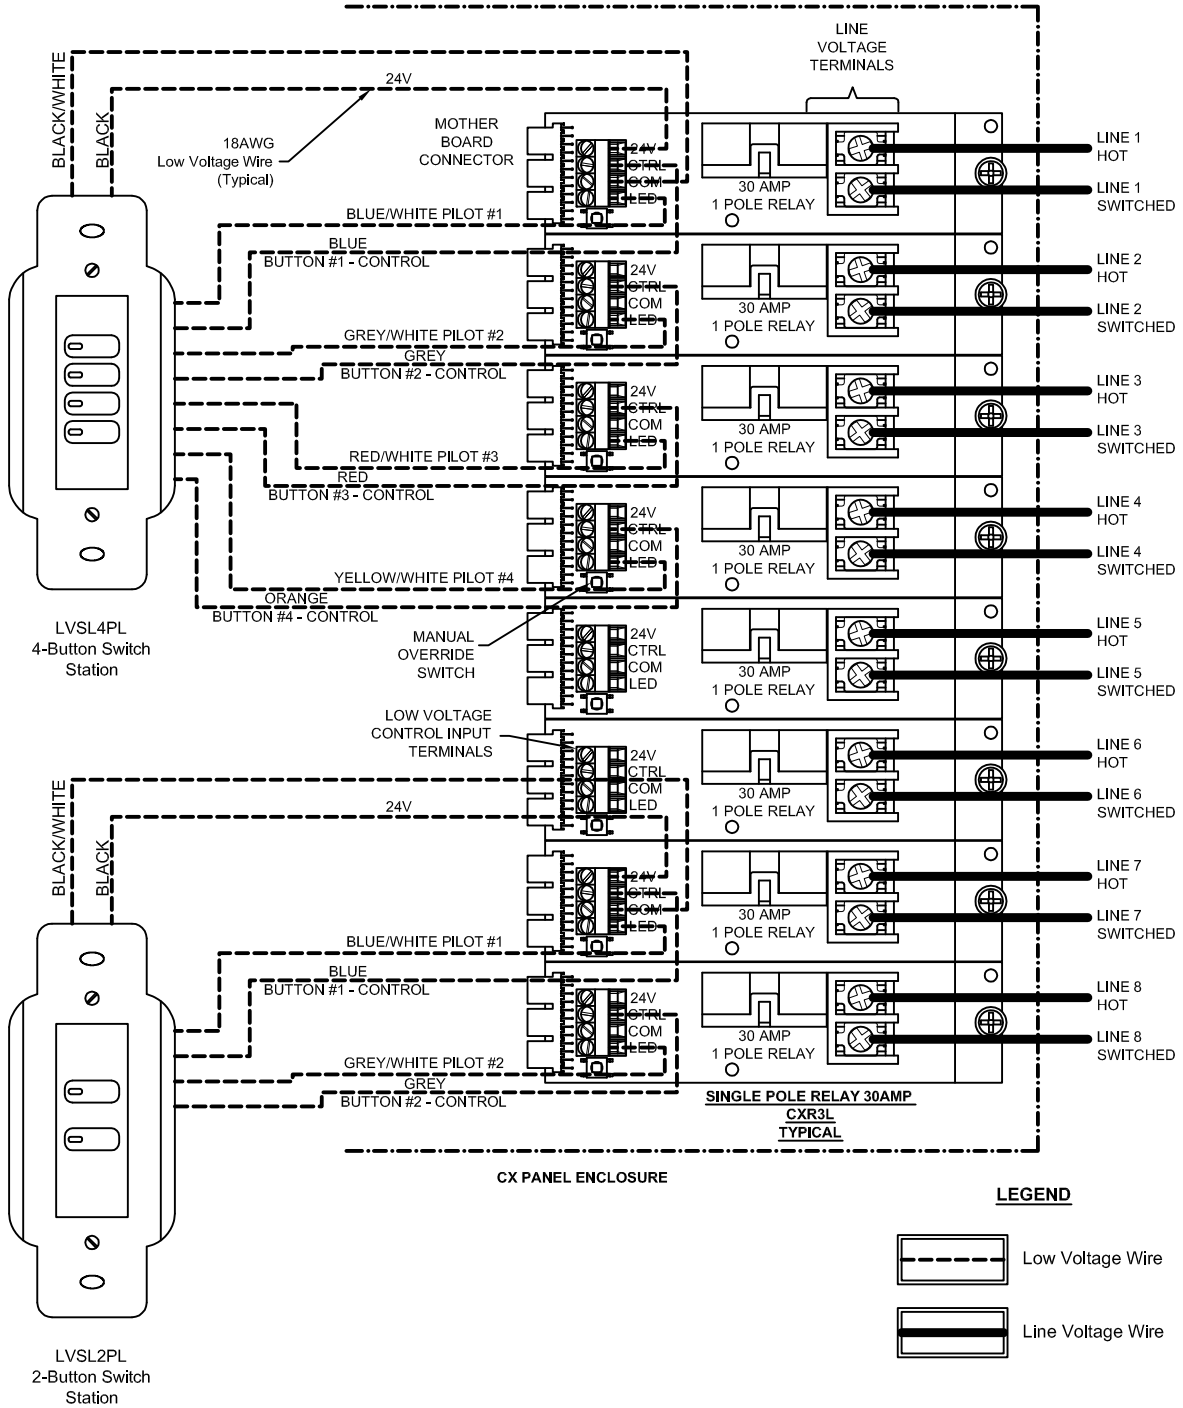

CX08xxxxxx - CX Panel, 8 Relay Size 120/277/347V Input /w Relays as Specified Surf. Master

CX Panel with 30 AMP Single Pole Relays
Using a 4 Button and 2 Button Low Voltage
Switch

 **Building Automation, Inc.**