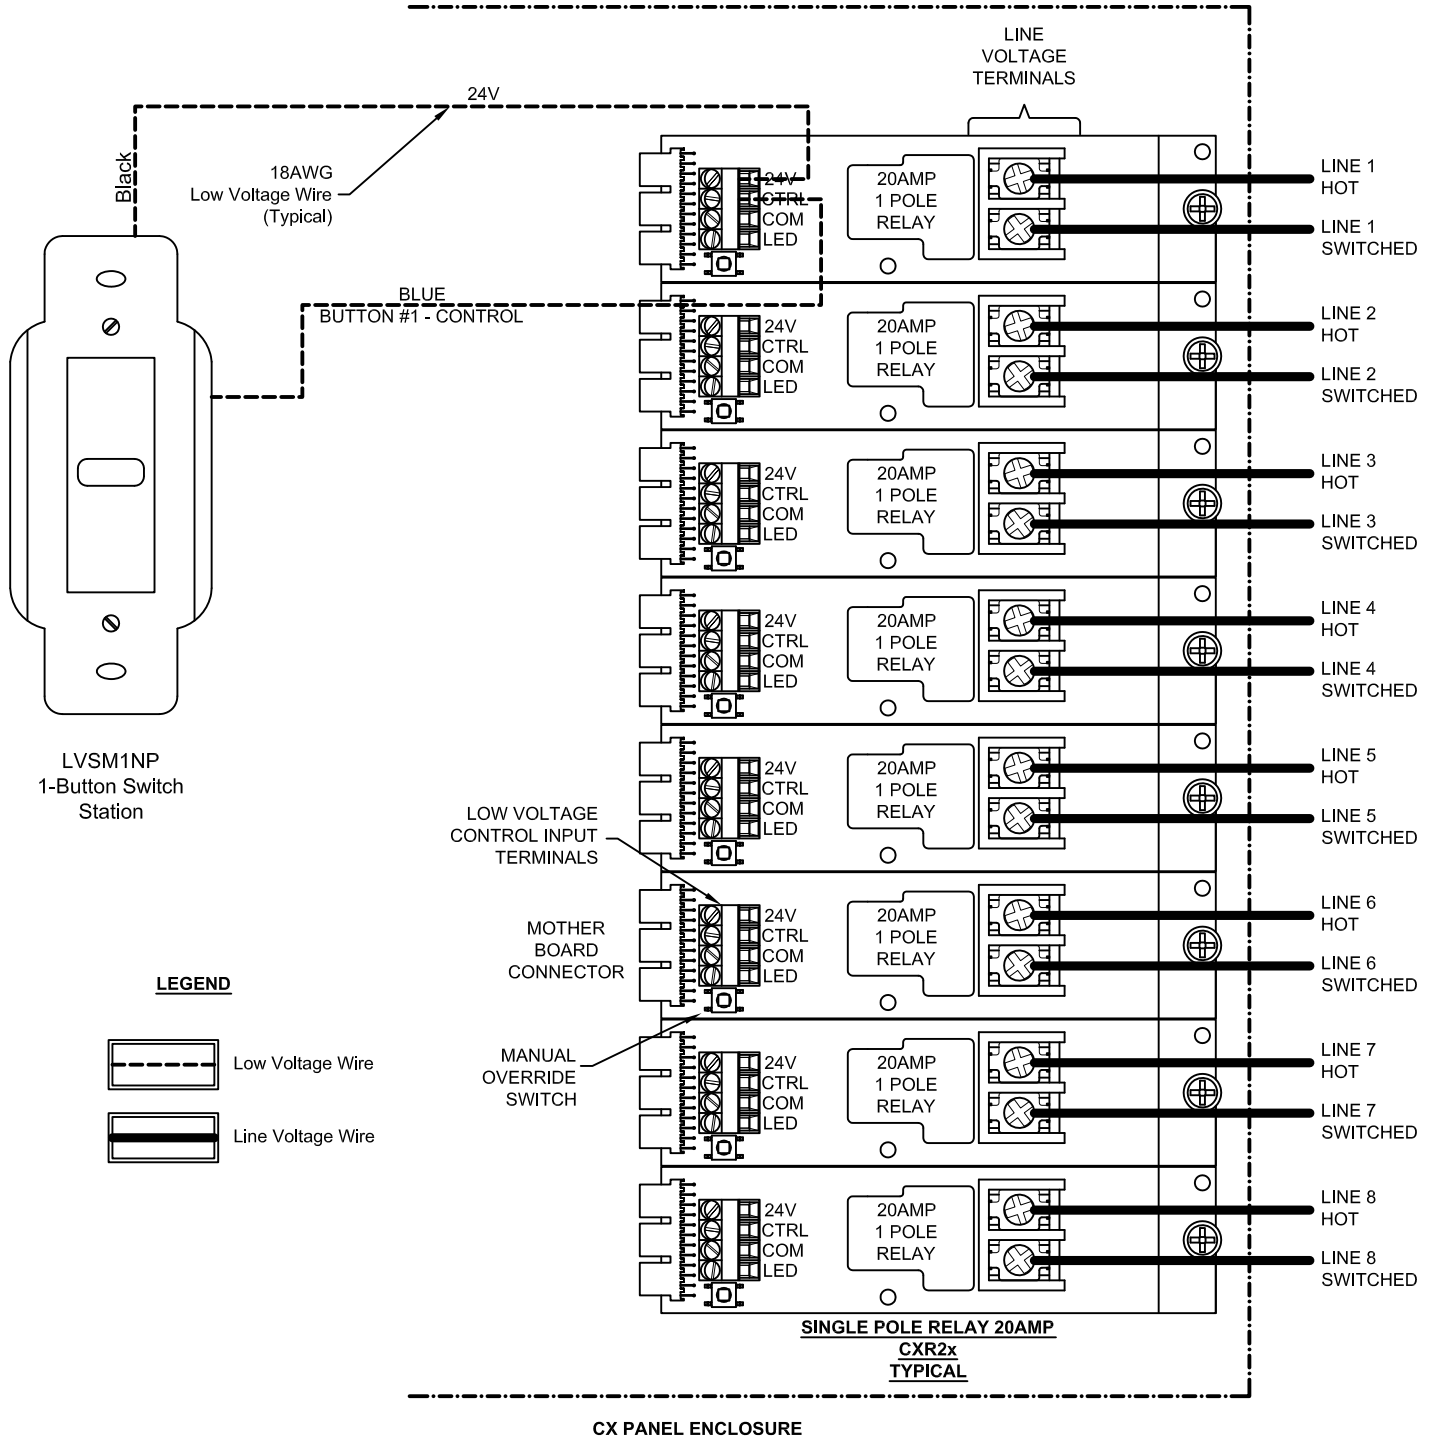

# CX08xxxxxxx - CX Panel, 8 Relay Size 120/277V Input /w Relays as Specified Surf. Master

CX Panel with 20 AMP Single Pole Relays Using a  
1 Button Low Voltage Switch

**Building Automation, Inc.**