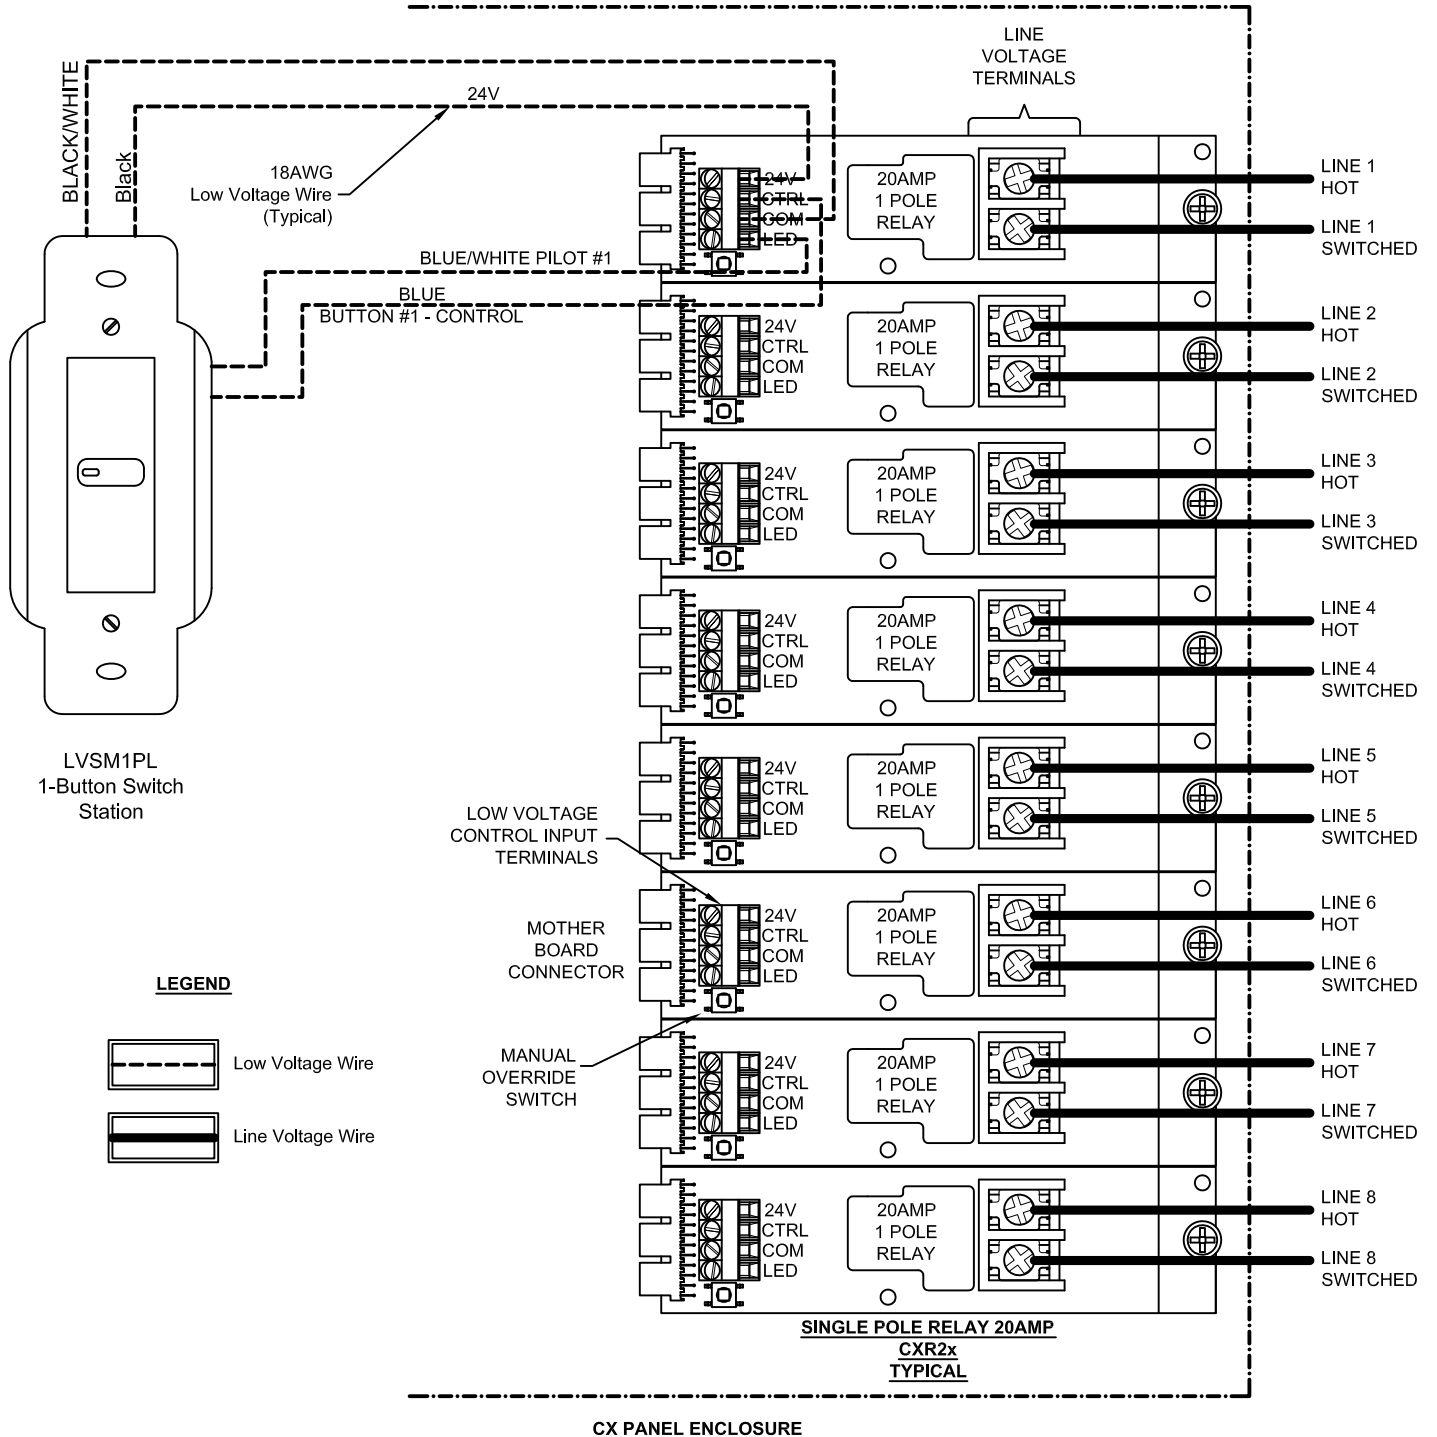

# CX08xxxxxxx - CX Panel, 8 Relay Size 120/277V Input /w Relays as Specified Surf. Master

CX Panel with 20 AMP Single Pole Relays Using a  
1 Button Low Voltage Switch with Pilot Lights

**Building Automation, Inc.**