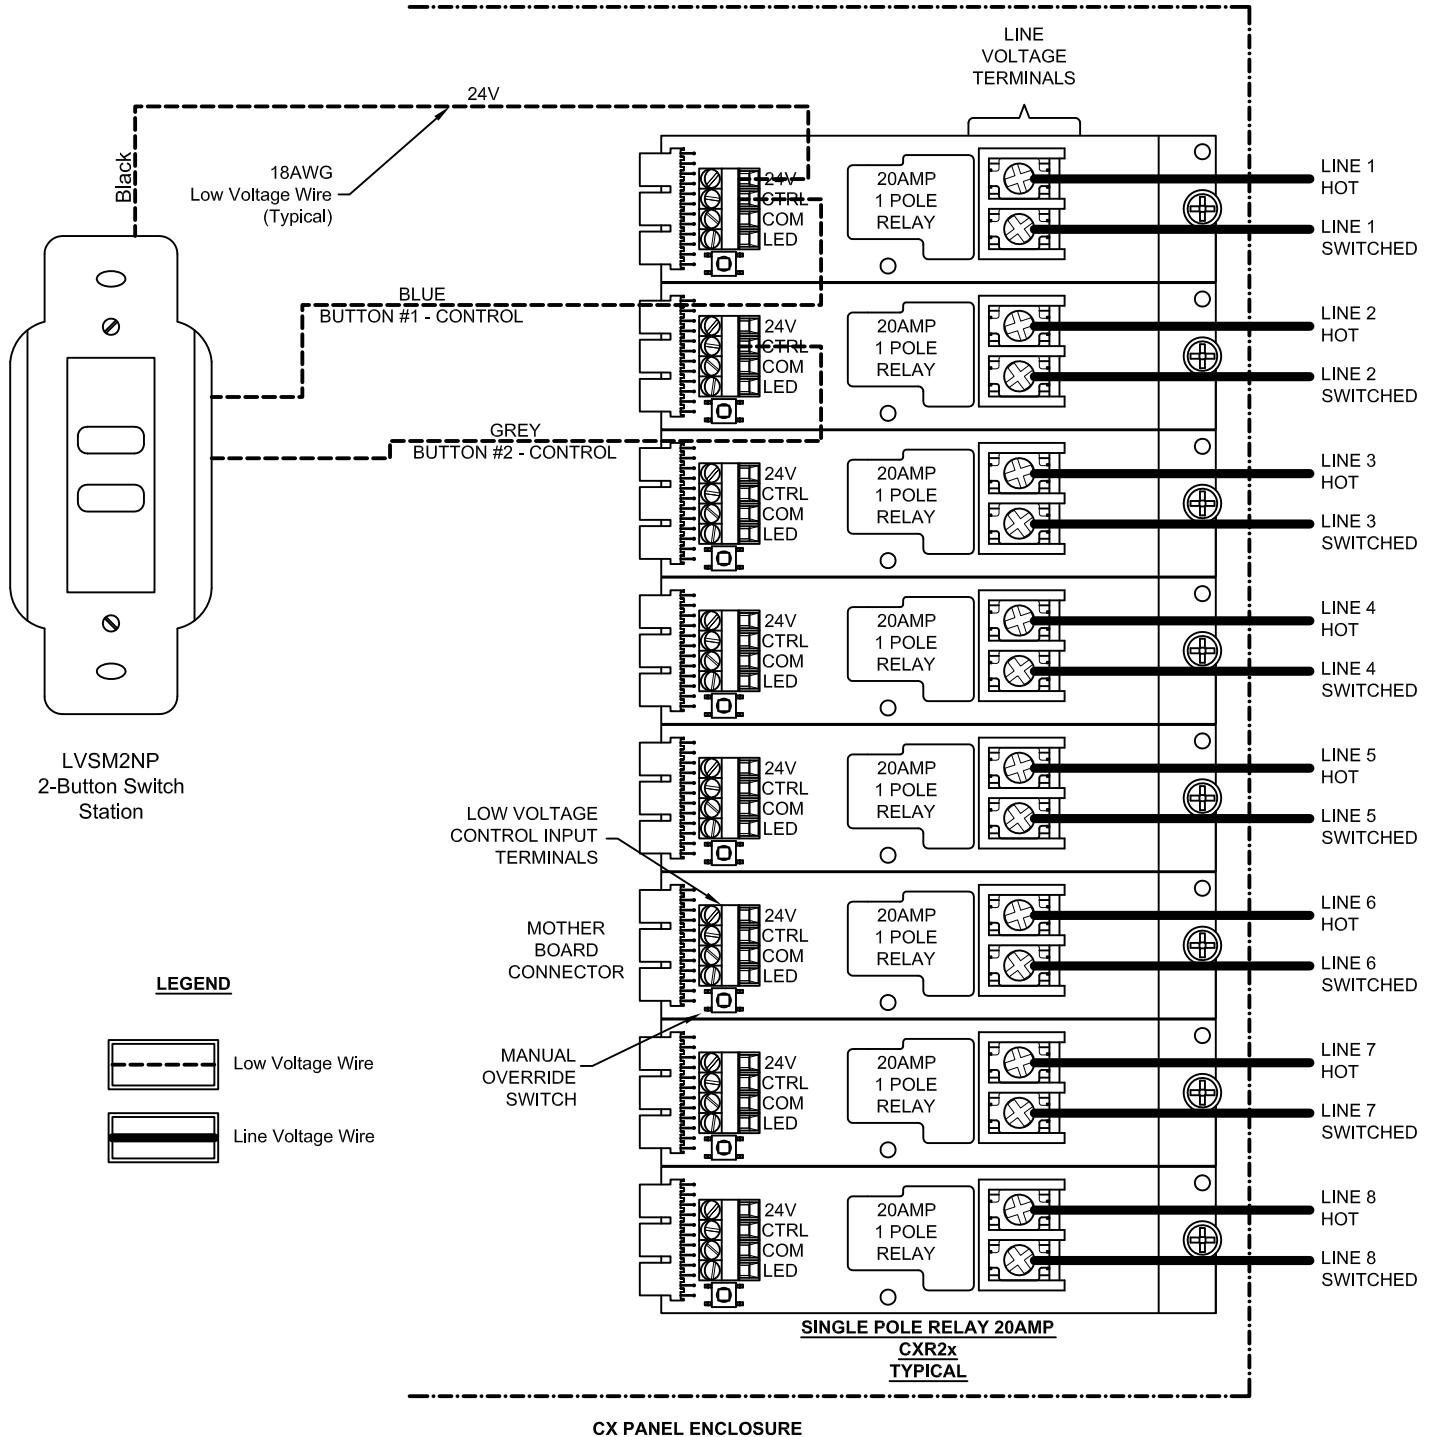

# CX08xxxxxx - CX Panel, 8 Relay Size 120/277V Input /w Relays as Specified Surf. Master

**LEGEND**

- Low Voltage Wire
- Line Voltage Wire

CX Panel with 20 AMP Single Pole Relays Using a  
2 Button Low Voltage Switch with No Pilot Lights