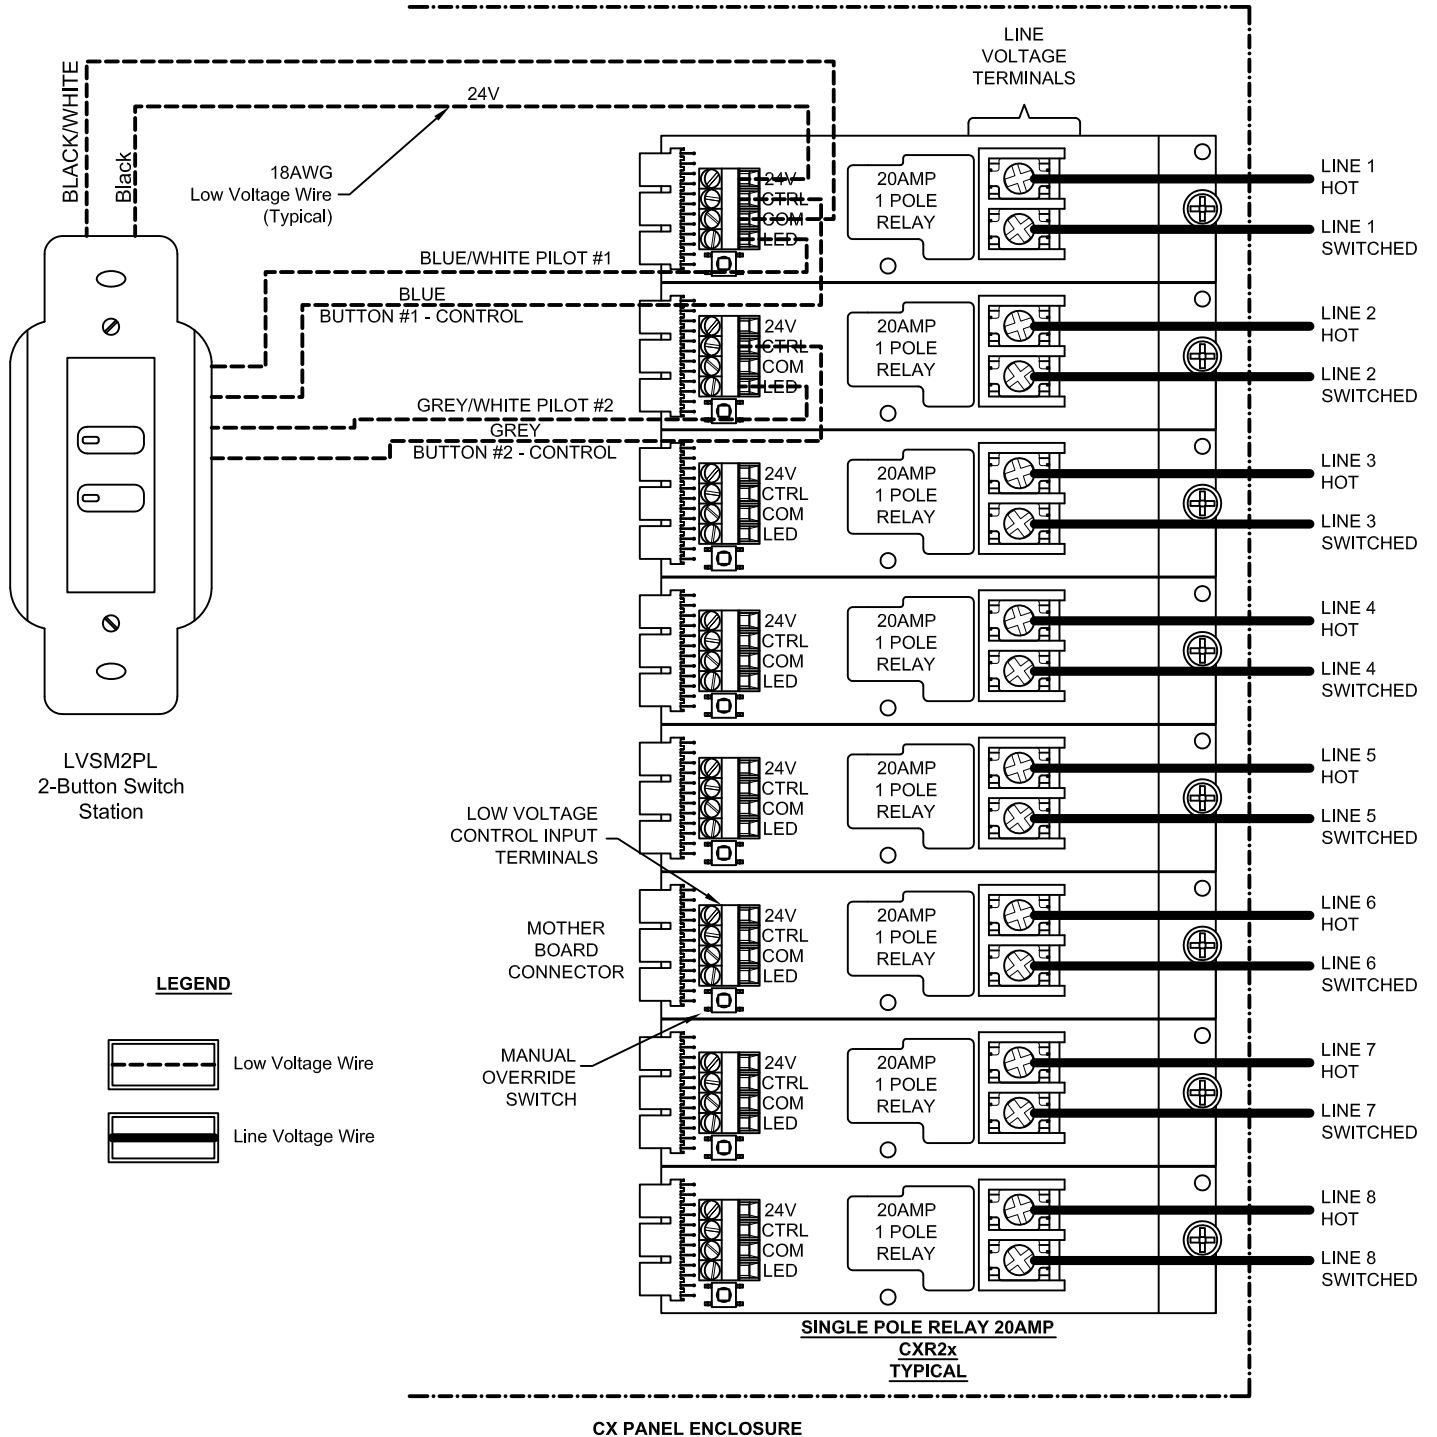

CX08xxxxxx - CX Panel, 8 Relay Size 120/277V Input /w Relays as Specified Surf. Master

CX Panel with 20 AMP Single Pole Relays Using a
2 Button Low Voltage Switch with Pilot Lights

Building Automation, Inc.