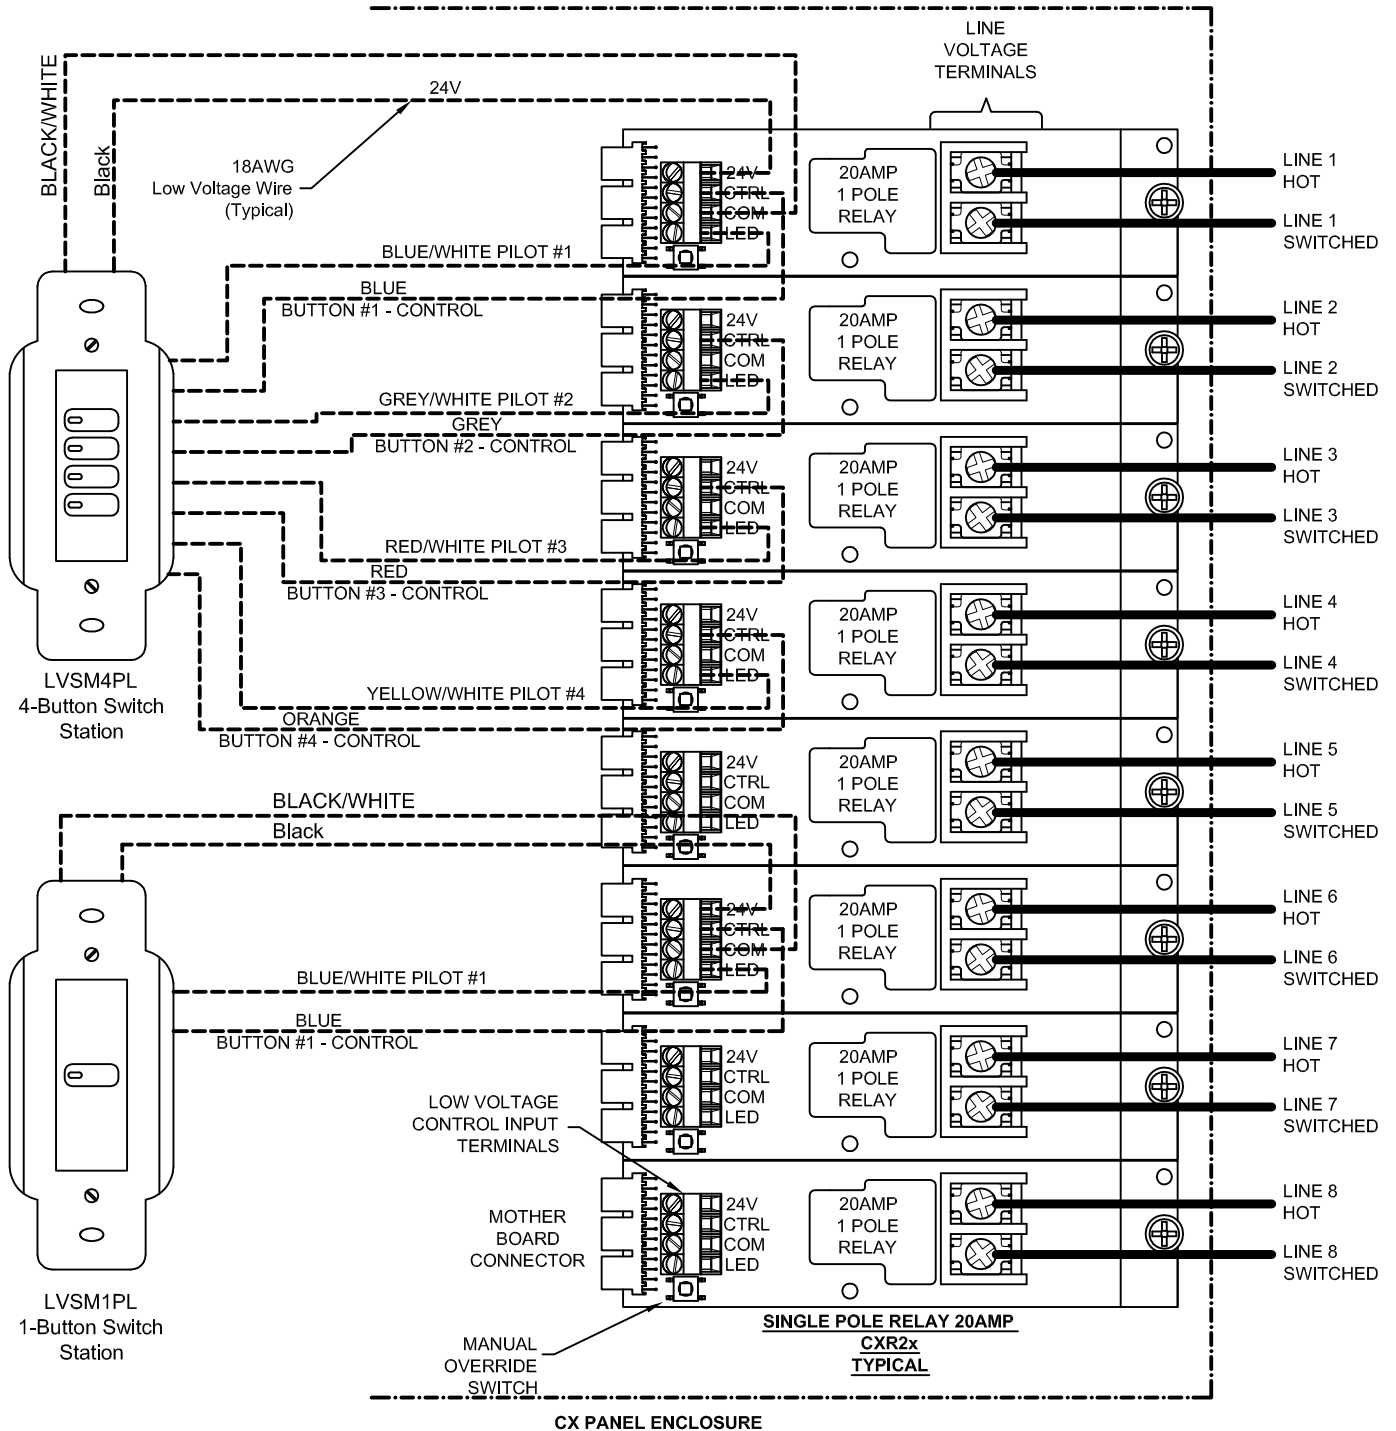

CX08xxxxxx - CX Panel, 8 Relay Size 120/277V Input /w Relays as Specified Surf. Master

LEGEND

CX Panel with 20 AMP Single Pole Relays Using a
4 and 1 Button Low Voltage Switches with Pilot Lights

Building Automation, Inc.