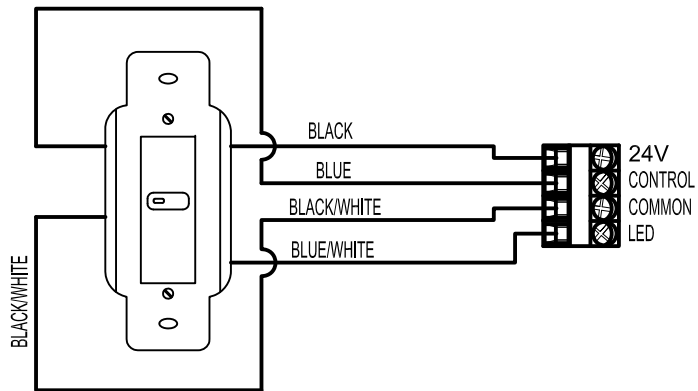

OCCUPANCY
SENSOR

DAYLIGHT
SENSOR

LVSM1NP
Switch
Station

LVSL1NP
Switch
Station

LVSM1PLSwitch
Station

LVSL1PLSwitch
Station