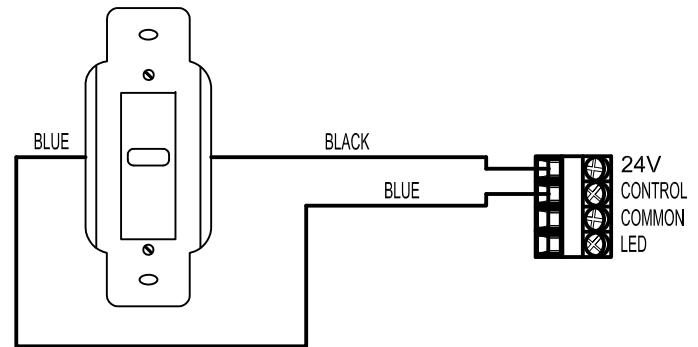

OCCUPANCY
SENSOR

DAYLIGHT
SENSOR

LVSM1NP
Switch
Station

LVSL1NP
Switch
Station

LVSM1PLSwitch
Station

LVSL1PLSwitch
Station