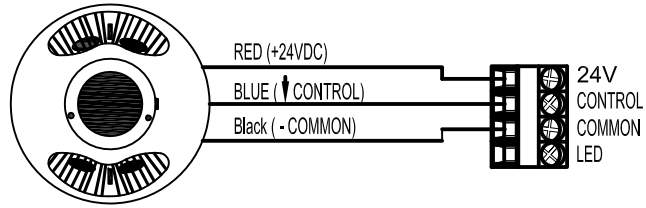

OCCUPANCY
SENSOR

DAYLIGHT
SENSOR

LVSM1NP
Switch
Station

LVSL1NP
Switch
Station

LVSM1PLSwitch
Station

LVSL1PLSwitch
Station