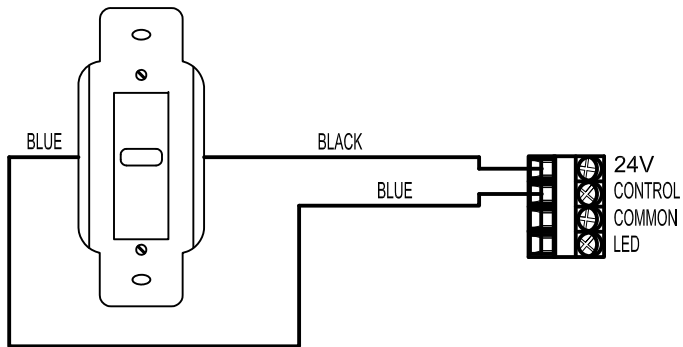

OCCUPANCY
SENSOR

DAYLIGHT
SENSOR

LVSM1NP
Switch
Station

LVSL1NP
Switch
Station

LVSM1PLSwitch
Station

LVSL1PLSwitch
Station